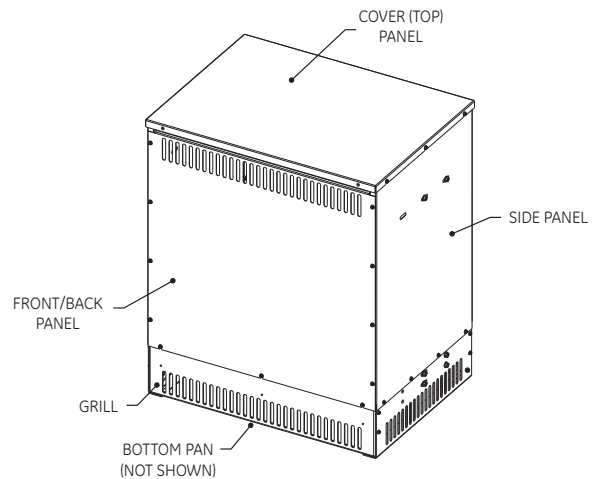

ENCLOSURE KIT: 1 COVER + 2 SIDES + 2 FRONTS

TransforMore™ Style Enclosure