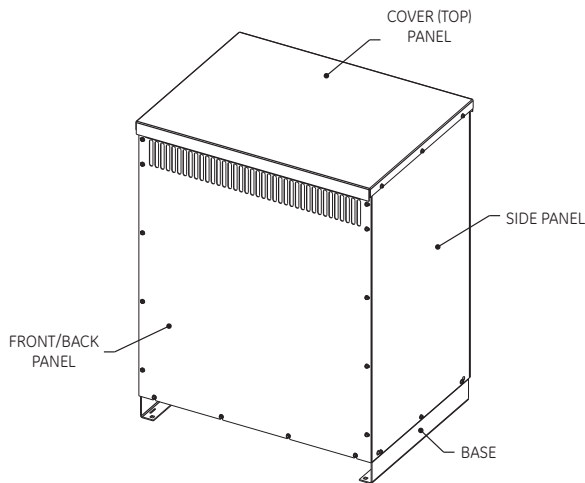

¹Enclosure Kit Contains 2 Side Panels, 2 Front/Back panels, and Cover

Enclosure Parts for QL Transformers

Frame Size	Enclosure Kit²	Front/Back Panel	Side Panel	Cover (Top) Panel	Base
	Product No.	Product No.	Product No.	Product No.	Product No.
XV371	9T18Y4421	9T18Y4421G03	9T18Y4421G04	9T18Y4421G05	Not User Replaceable Contact Technical Support
XV372	9T18Y4412	9T18Y4412G03	9T18Y4412G04	9T18Y4412G05	
XV373	9T18Y4412	9T18Y4412G03	9T18Y4412G04	9T18Y4412G05	
XV374	9T18Y4413	9T18Y4413G03	9T18Y4413G04	9T18Y4413G05	
XV375	9T18Y4414	9T18Y4414G03	9T18Y4414G04	9T18Y4414G05	
XV376	9T18Y4415	9T18Y4415G03	9T18Y4415G04	9T18Y4415G05	
XV377	9T18Y4506G79	9T18Y4502G79	9T18Y4505G79	9T18Y4501G79	

²Enclosure Kit Contains 2 Front/Backs, 2 Sides, 1 Cover

ENCLOSURE KIT: 1 COVER + 2 SIDES + 2 FRONTS

QL Style Enclosure