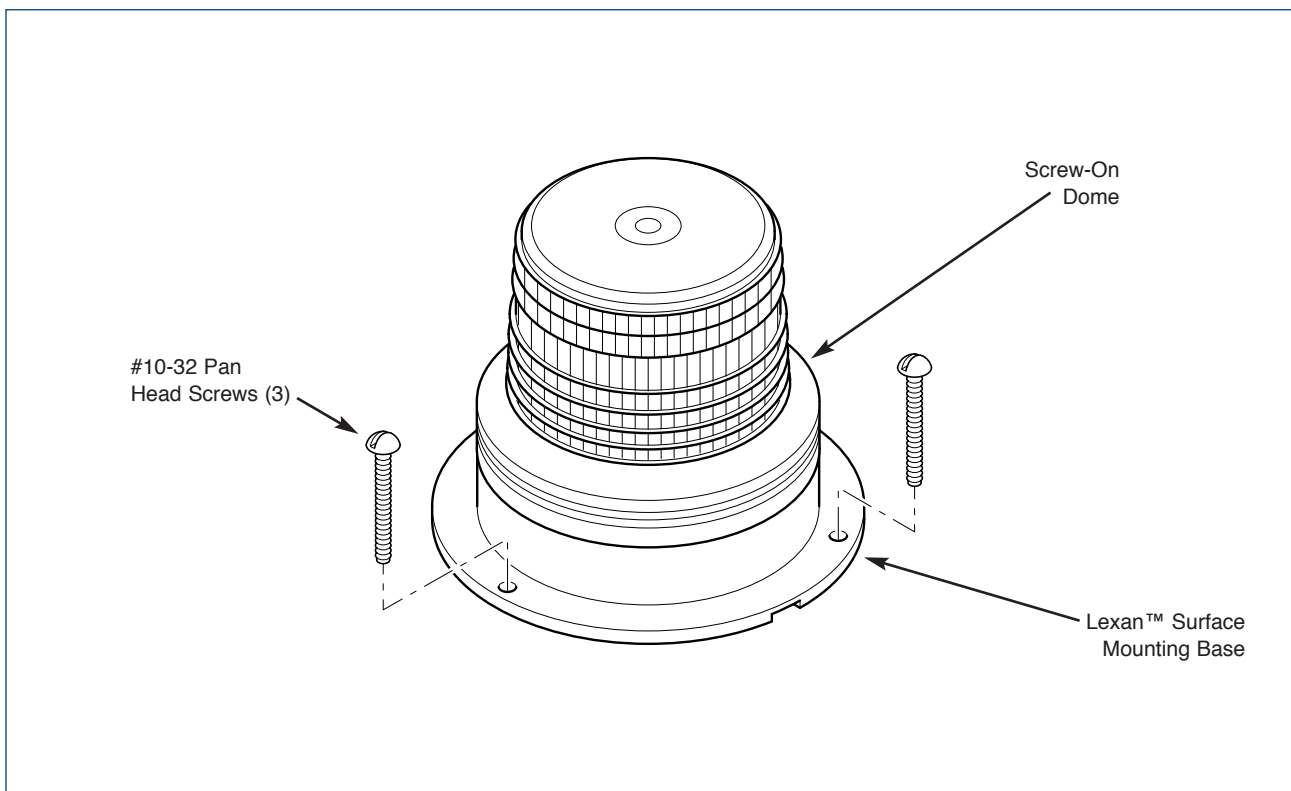

## STREAMLINE® LOW PROFILE MINI STROBE (LP6)

### SPECIFICATIONS

Lamp Life*:	7,000 hours	7,000 hours
Lamp Style:	Strobe	Strobe
Operating Temperature:	-31°F to 150°F	-35°C to 65°C
Net Weight:	0.65 lbs.	0.29 kg
Shipping Weight:	0.85 lbs.	0.39 kg
Height:	3.63"	9.2 cm
Diameter:	5.0"	12.7 cm

### HOW TO ORDER

- Specify model, voltage and color
- Please refer to Model Number Index LP6 beginning on page 375

### REPLACEMENT PARTS

<u>Description</u>	<u>Part Number</u>	<u>Description</u>	<u>Part Number</u>
Dome, Amber	K8589037A	PC Assembly, 012-048VDC	K2005083A-01
Dome, Blue	K8589037A-01	PC Assembly, 120VAC	K2001887A-02
Dome, Clear	K8589037A-02	O-Ring	K8589038A
Dome, Green	K8589037A-03	Base Gasket	K8589039A
Dome, Red	K8589037A-04	Strobe Tube	K149130A