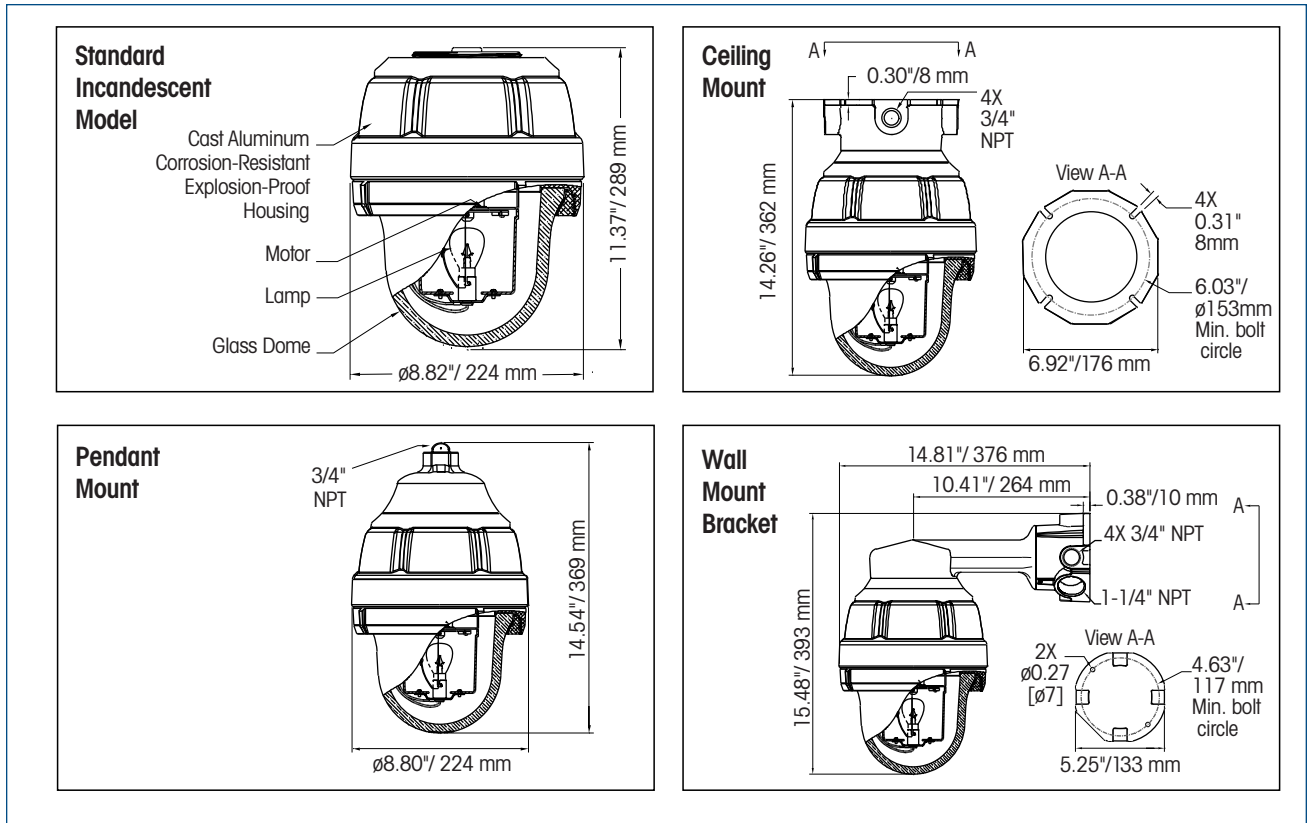

EXPLOSION-PROOF ROTATING LIGHT (121X)

SPECIFICATIONS

Lamp Life:	800 Hours	800 Hours
Light Source:	Incandescent	Incandescent
Operating Temperature Range:	-67°F to 150°F	-55°C to 65°C
Net Product Weight		
Signal without Mounting:	13.9 lbs	6.3 kg
Ceiling Mount:	4.5 lbs	2.0 kg
Pendant Mount:	2.0 lbs	0.9 kg
Wall Mount:	5.9 lbs	2.7 kg

HOW TO ORDER

Light and Mounting Kit must be ordered together.

1. Specify model, voltage and color
  2. Specify Mounting Kit
    - Ceiling Mount (CMXC-SB)
    - Pendant Mount (PMXC-SB)
    - Wall Mount (WMXC-SB)
2. Optional Accessories:
     - Dome Guard (DGXC-SB)

REPLACEMENT PARTS

<u>Description</u>	<u>Part Number</u>	<u>Description</u>	<u>Part Number</u>
Exterior Dome Assembly, Clear	K8436147A	120VAC Mechanism and Amber Lens Kit	K8444277A
Lamp, 24VDC	K8107A041	120VAC Mechanism and Blue Lens Kit	K8444277A-01
Lamp, 120VAC	K8444A173A	120VAC Mechanism and Clear Lens Kit	K8444277A-02
24VDC Mechanism and Amber Lens Kit	K8444269A	120VAC Mechanism and Green Lens Kit	K8444277A-03
24VDC Mechanism and Blue Lens Kit	K8444269A-01	120VAC Mechanism and Red Lens Kit	K8444277A-04
24VDC Mechanism and Clear Lens Kit	K8444269A-02		
24VDC Mechanism and Green Lens Kit	K8444269A-03		
24VDC Mechanism and Red Lens Kit	K8444269A-04