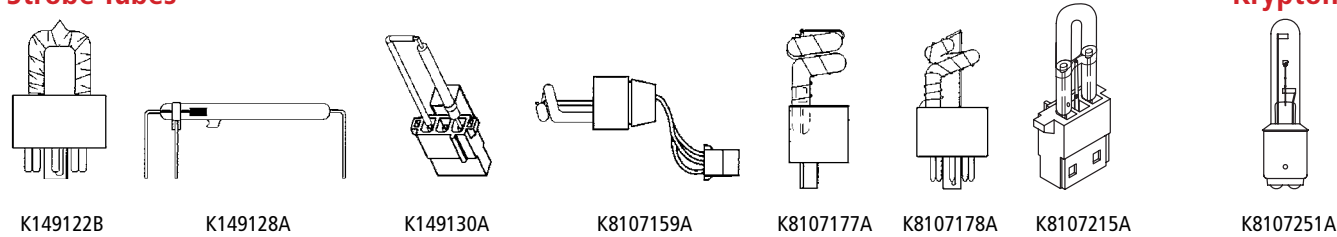

STROBE TUBE AND LAMP IDENTIFICATION CHART

Incandescent

K149123A K8107A041 K8107181A K8107185A K8107194A K8107236A K8444A173A K8442A039 K8107A130

Strobe Tubes

K149122B K149128A K149130A K8107159A K8107177A K8107178A K8107215A K8107251A

Krypton

Part	Status	Model and Revision	Lamp	Notes
K8107185A	Active	MSL	Incandescent	
K8107215A	Active	BPL	Strobe	
K8107236A	Active	121A	Incandescent	
K8107251A	Active	121S Rev C	Krypton	
K8442A039	Active	371	Incandescent	
K8107A130	Active	371L	Incandescent	
K8107041	Active	121X 24V	Incandescent	
K8444A173A	Active	121X 120V	Incandescent	
K149122B	Active	151XST, 154XST, 371ST	Strobe	
K149123A	Active	225, 225X, AV1 120V	Incandescent	
K149128A	Active	141ST, VALS, LP1	Strobe	Not replaceable in units built before 1993
K149130A	Active	AV1ST, LP3, LP6	Strobe	
K8107159A	Active	27XST Rev. C1, C2, D, FSEX	Strobe	Strobe tube, wires and connector assembly
K8107177A	Active	FB2PST Rev. A4, A5, B, FB2PSTX, 225XST, 224XST, WV450X	Strobe	
K8107178A	Active	131DST, 131ST, 400ST, 27XST Rev. C, 371DST	Strobe	
K8107181A	Active	121S Rev. A,B, 400 120V	Incandescent	
K8107210A	Active	LITESTAK®, AV1 24V	Incandescent	
K8107194A	Active	LITESTAK® 120V	Incandescent	
K8107A149A	Active	LITESTAK® 240V	Incandescent	