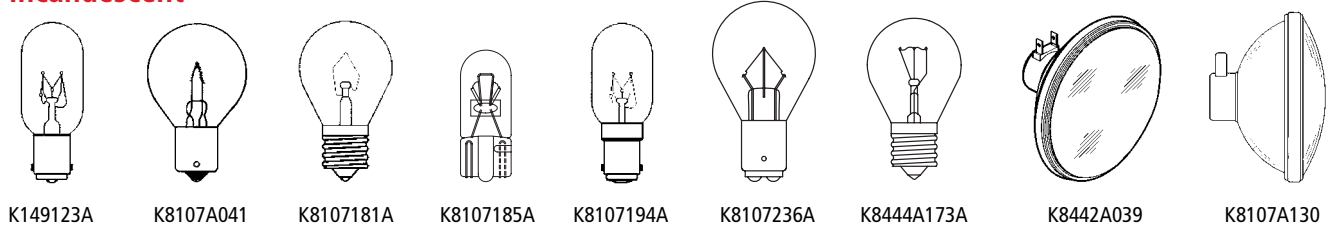

STROBE TUBE AND LAMP IDENTIFICATION CHART

Incandescent

K149123A K8107A041 K8107181A K8107185A K8107194A K8107236A K8444A173A K8442A039 K8107A130

Strobe Tubes

K149122B K149128A K149130A K8107159A K8107177A K8107178A K8107215A K8107251A

Krypton

Part	Status	Model and Revision	Lamp	Notes
K8107185A	Active	MSL	Incandescent	
K8107215A	Active	BPL	Strobe	
K8107236A	Active	121A	Incandescent	
K8107251A	Active	121S Rev C	Krypton	
K8442A039	Active	371	Incandescent	
K8107A130	Active	371L	Incandescent	
K8107041	Active	121X 24V	Incandescent	
K8444A173A	Active	121X 120V	Incandescent	
K149122B	Active	151XST, 154XST, 371ST	Strobe	
K149123A	Active	225, 225X, AV1 120V	Incandescent	
K149128A	Active	141ST, VALS, LP1	Strobe	Not replaceable in units built before 1993
K149130A	Active	AV1ST, LP3, LP6	Strobe	
K8107159A	Active	27XST Rev. C1, C2, D, FSEX	Strobe	Strobe tube, wires and connector assembly
K8107177A	Active	FB2PST Rev. A4, A5, B, FB2PSTX, 225XST, 224XST, WV450X	Strobe	
K8107178A	Active	131DST, 131ST, 400ST, 27XST Rev. C, 371DST	Strobe	
K8107181A	Active	121S Rev. A,B, 400 120V	Incandescent	
K8107210A	Active	LITESTAK®, AV1 24V	Incandescent	
K8107194A	Active	LITESTAK® 120V	Incandescent	
K8107A149A	Active	LITESTAK® 240V	Incandescent	