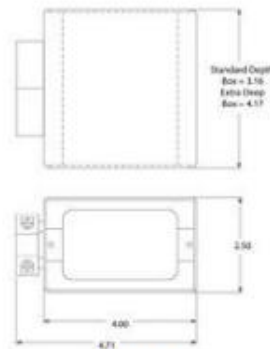

6000 Series Portable Power Outlet Boxes

Check up to five results to perform an action.

BOX WITH COVER PLATES INCLUDED

Available in YELLOW/BLUE and All BLACK

- Rugged and durable, these outlet boxes are engineered to provide protection against electric shock while using portable power cords
- Molded of thermoplastic elastomer (TPE) these non-conductive boxes are crush proof and resistant to jobsite oils
- High-visibility dual-color safety system for easy identification on the jobsite
- Cover plates and clamps are molded of impact resistant nylon and resistant to jobsite oils
- Built-in TPE cord entrance seals out dirt, dust and other contaminants
- Accommodates wide range of devices
- Extra-deep box provides additional wiring space - perfect for use up to #12/3 cord
- Available as pendant and feed-through boxes
- Available with a wide range of cover plates and a full range of replacement parts

Also available in BLACK - see detail listing for part numbers

[larger image](#)

[larger image](#)

Results 1 - 15 of 15

1

<u>Item #</u>	<u>Item Name</u>	<u>Material</u>	<u>Depth</u>	<u>Cover Plates</u>	<u>Clamps</u>	<u>Color</u>
6000	6000 & (2) 6031 covers only - Duplex	Thermoplastic Elastomer	3 3/16 in	Nylon	2 screw clamp	Yellow/ Blue