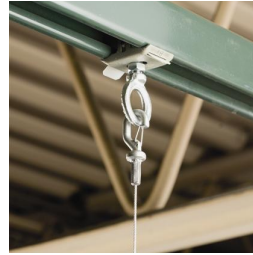

# CADDY SPEED LINK LD with Hook – SLD15L10S

- Complete system includes wire, locking device and pre-assembled hook end fitting
- Hooks to a wide range of CADDY fasteners
- Fastens to the building structure or hanging services by looping around and hooking to wire rope
- Easy to remove for applications requiring maintenance
- Spring latch helps provide secure connection
- Insert cable through hole and use bottom side of hook as an end stop

Part Number	SLD15L10S
Material	Stainless Steel 304 (EN 1.4301)
Static Load Safety Factor	5:1
Wire Rope Diameter	1.5 mm
Wire Rope Length	32.8'
A	2.3"
B	0.9"
C	1/4"
Static Load (F)	44 lb
Height (H)	3/4"
Width (W)	1/2"
Certifications	cULus
Standard Packaging Quantity	20 x 2 pc
UPC	78285657523
EAN-13	8711893038958