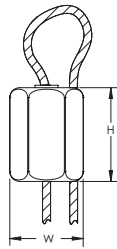

# CADDY SPEED LINK LD with Hook – SLD15L10S

- Complete system includes wire, locking device and pre-assembled hook end fitting
- Hooks to a wide range of CADDY fasteners
- Fastens to the building structure or hanging services by looping around and hooking to wire rope
- Easy to remove for applications requiring maintenance
- Spring latch helps provide secure connection
- Insert cable through hole and use bottom side of hook as an end stop

Part Number	SLD15L10S
Material	Stainless Steel 304 (EN 1.4301)
Static Load Safety Factor	5:1
Wire Rope Diameter	1.5 mm
Wire Rope Length	32.8'
A	2.3"
B	0.9"
C	1/4"
Static Load (F)	44 lb
Height (H)	3/4"
Width (W)	1/2"
Certifications	cULus
Standard Packaging Quantity	20 x 2 pc
UPC	78285657523
EAN-13	8711893038958