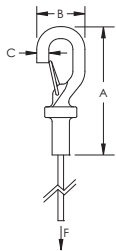

# CADDY SPEED LINK LD with Hook – SLD15L10S

- Complete system includes wire, locking device and pre-assembled hook end fitting
- Hooks to a wide range of CADDY fasteners
- Fastens to the building structure or hanging services by looping around and hooking to wire rope
- Easy to remove for applications requiring maintenance
- Spring latch helps provide secure connection
- Insert cable through hole and use bottom side of hook as an end stop

Part Number	SLD15L10S
Material	Stainless Steel 304 (EN 1.4301)
Static Load Safety Factor	5:1
Wire Rope Diameter	1.5 mm
Wire Rope Length	32.8'
A	2.3"
B	0.9"
C	1/4"
Static Load (F)	44 lb
Height (H)	3/4"
Width (W)	1/2"
Certifications	cULus
Standard Packaging Quantity	20 x 2 pc
UPC	78285657523
EAN-13	8711893038958