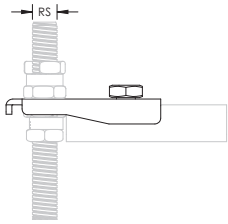

Strut Trapeze Attachment Plate – ISSP375

- Creates fast install trapeze brackets
- Includes hex bolt and strut nut

Part Number	ISSP375
Material	Steel
Finish	Electrogalvanized
Rod Size (RS)	3/8"
Standard Packaging Quantity	100 pc
UPC	78285645144