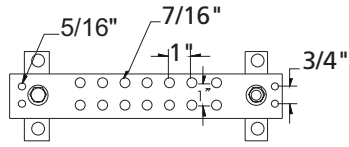

## Equipment Ground Bars

ERITECH® EGB Series

EGBA14212TES (1/4 x 2 x 12)

EGBA14212EE (1/4 x 2 x 12)

EGBA14212HH (1/4 x 2 x 12)

EGBA14112EE (1/4 x 1 x 12)

EGBA14215JJ (1/4 x 2 x 15)

EGBA14215TES (1/4 x 2 x 15)

EGBA14412CC (1/4 x 4 x 12)

EGBA14412CCT (1/4 x 4 x 12 tinned)

EGBA14420CC (1/4 x 4 x 12)

EGBA144120CCT (1/4 x 4 x 12 tinned)

EGBA14424CC (1/4 x 4 x 12)

EGBA144124CCT (1/4 x 4 x 12 tinned)

EGBA14428CC (1/4 x 4 x 28)

EGBA144128CCT (1/4 x 4 x 28 tinned)

EGBA14436CC (1/4 x 4 x 36)

EGBA144136CCT (1/4 x 4 x 36 tinned)

EGBA14412AA

EGBA14412AA1TT (1/4 x 4 x 12 tinned)

(#2 tinned sol pigtail 25ft lg)

EGBA14412BB (1/4 x 4 x 12)