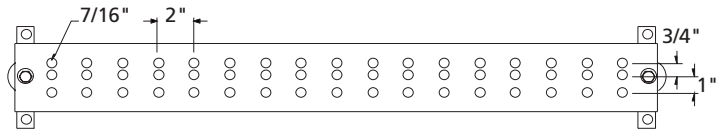

## Equipment Ground Bars

ERITECH® EGB Series

EGBA14212TES (1/4 x 2 x 12)

EGBA14212EE (1/4 x 2 x 12)

EGBA14212HH (1/4 x 2 x 12)

EGBA14112EE (1/4 x 1 x 12)

EGBA14215JJ (1/4 x 2 x 15)

EGBA14215TES (1/4 x 2 x 15)

EGBA14412CC (1/4 x 4 x 12)

EGBA14412CCT (1/4 x 4 x 12 tinned)

EGBA14420CC (1/4 x 4 x 12)

EGBA144120CCT (1/4 x 4 x 12 tinned)

EGBA14424CC (1/4 x 4 x 12)

EGBA144124CCT (1/4 x 4 x 12 tinned)

EGBA14428CC (1/4 x 4 x 28)

EGBA144128CCT (1/4 x 4 x 28 tinned)

EGBA14436CC (1/4 x 4 x 36)

EGBA144136CCT (1/4 x 4 x 36 tinned)

EGBA14412AA

EGBA14412AA1TT (1/4 x 4 x 12 tinned)

(#2 tinned sol pigtail 25ft lg)

EGBA14412BB (1/4 x 4 x 12)