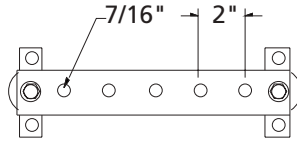

## Equipment Ground Bars

ERITECH® EGB Series

EGBA14212TES (1/4 x 2 x 12)

EGBA14212EE (1/4 x 2 x 12)

EGBA14212HH (1/4 x 2 x 12)

EGBA14112EE (1/4 x 1 x 12)

EGBA14215JJ (1/4 x 2 x 15)

EGBA14215TES (1/4 x 2 x 15)

EGBA14412CC (1/4 x 4 x 12)

EGBA14412CCT (1/4 x 4 x 12 tinned)

EGBA14420CC (1/4 x 4 x 12)

EGBA144120CCT (1/4 x 4 x 12 tinned)

EGBA14424CC (1/4 x 4 x 12)

EGBA144124CCT (1/4 x 4 x 12 tinned)

EGBA14428CC (1/4 x 4 x 28)

EGBA144128CCT (1/4 x 4 x 28 tinned)

EGBA14436CC (1/4 x 4 x 36)

EGBA144136CCT (1/4 x 4 x 36 tinned)

EGBA14412AA

EGBA14412AA1TT (1/4 x 4 x 12 tinned)

(#2 tinned sol pigtail 25ft lg)

EGBA14412BB (1/4 x 4 x 12)