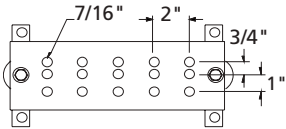

## Equipment Ground Bars

ERITECH® EGB Series

EGBA14212TES (1/4 x 2 x 12)

EGBA14212EE (1/4 x 2 x 12)

EGBA14212HH (1/4 x 2 x 12)

EGBA14112EE (1/4 x 1 x 12)

EGBA14215JJ (1/4 x 2 x 15)

EGBA14215TES (1/4 x 2 x 15)

EGBA14412CC (1/4 x 4 x 12)

EGBA14412CCT (1/4 x 4 x 12 tinned)

EGBA14420CC (1/4 x 4 x 12)

EGBA144120CCT (1/4 x 4 x 12 tinned)

EGBA14424CC (1/4 x 4 x 12)

EGBA144124CCT (1/4 x 4 x 12 tinned)

EGBA14428CC (1/4 x 4 x 28)

EGBA144128CCT (1/4 x 4 x 28 tinned)

EGBA14436CC (1/4 x 4 x 36)

EGBA144136CCT (1/4 x 4 x 36 tinned)

EGBA14412AA

EGBA14412AA1TT (1/4 x 4 x 12 tinned)

(#2 tinned sol pigtail 25ft lg)

EGBA14412BB (1/4 x 4 x 12)