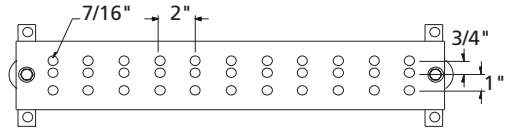

## Equipment Ground Bars

ERITECH® EGB Series

EGBA14212TES (1/4 x 2 x 12)

EGBA14212EE (1/4 x 2 x 12)

EGBA14212HH (1/4 x 2 x 12)

EGBA14112EE (1/4 x 1 x 12)

EGBA14215JJ (1/4 x 2 x 15)

EGBA14215TES (1/4 x 2 x 15)

EGBA14412CC (1/4 x 4 x 12)

EGBA14412CCT (1/4 x 4 x 12 tinned)

EGBA14420CC (1/4 x 4 x 12)

EGBA144120CCT (1/4 x 4 x 12 tinned)

EGBA14424CC (1/4 x 4 x 12)

EGBA144124CCT (1/4 x 4 x 12 tinned)

EGBA14428CC (1/4 x 4 x 28)

EGBA144128CCT (1/4 x 4 x 28 tinned)

EGBA14436CC (1/4 x 4 x 36)

EGBA144136CCT (1/4 x 4 x 36 tinned)

EGBA14412AA

EGBA14412AA1TT (1/4 x 4 x 12 tinned)

(#2 tinned sol pigtail 25ft lg)

EGBA14412BB (1/4 x 4 x 12)