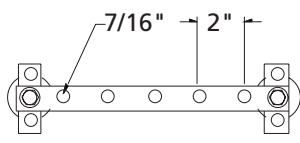

## Equipment Ground Bars

ERITECH® EGB Series

EGBA14212TES (1/4 x 2 x 12)

EGBA14212EE (1/4 x 2 x 12)

EGBA14212HH (1/4 x 2 x 12)

EGBA14112EE (1/4 x 1 x 12)

EGBA14215JJ (1/4 x 2 x 15)

EGBA14215TES (1/4 x 2 x 15)

EGBA14412CC (1/4 x 4 x 12)

EGBA14412CCT (1/4 x 4 x 12 tinned)

EGBA14420CC (1/4 x 4 x 12)

EGBA144120CCT (1/4 x 4 x 12 tinned)

EGBA14424CC (1/4 x 4 x 12)

EGBA144124CCT (1/4 x 4 x 12 tinned)

EGBA14428CC (1/4 x 4 x 28)

EGBA144128CCT (1/4 x 4 x 28 tinned)

EGBA14436CC (1/4 x 4 x 36)

EGBA144136CCT (1/4 x 4 x 36 tinned)

EGBA14412AA

EGBA14412AA1TT (1/4 x 4 x 12 tinned)

(#2 tinned sol pigtail 25ft lg)

EGBA14412BB (1/4 x 4 x 12)