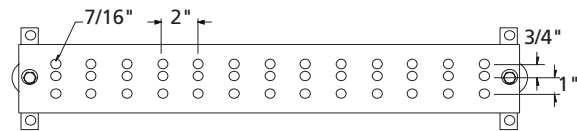

## Equipment Ground Bars

ERITECH® EGB Series

EGBA14212TES (1/4 x 2 x 12)

EGBA14212EE (1/4 x 2 x 12)

EGBA14212HH (1/4 x 2 x 12)

EGBA14112EE (1/4 x 1 x 12)

EGBA14215JJ (1/4 x 2 x 15)

EGBA14215TES (1/4 x 2 x 15)

EGBA14412CC (1/4 x 4 x 12)

EGBA14412CCT (1/4 x 4 x 12 tinned)

EGBA14420CC (1/4 x 4 x 12)

EGBA144120CCT (1/4 x 4 x 12 tinned)

EGBA14424CC (1/4 x 4 x 12)

EGBA144124CCT (1/4 x 4 x 12 tinned)

EGBA14428CC (1/4 x 4 x 28)

EGBA144128CCT (1/4 x 4 x 28 tinned)

EGBA14436CC (1/4 x 4 x 36)

EGBA144136CCT (1/4 x 4 x 36 tinned)

EGBA14412AA

EGBA14412AA1TT (1/4 x 4 x 12 tinned)

(#2 tinned sol pigtail 25ft lg)

EGBA14412BB (1/4 x 4 x 12)