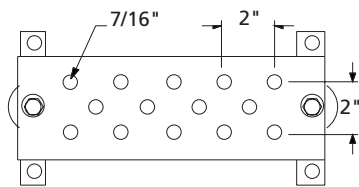

## Equipment Ground Bars

ERITECH® EGB Series

EGBA14212TES (1/4 x 2 x 12)

EGBA14212EE (1/4 x 2 x 12)

EGBA14212HH (1/4 x 2 x 12)

EGBA14112EE (1/4 x 1 x 12)

EGBA14215JJ (1/4 x 2 x 15)

EGBA14215TES (1/4 x 2 x 15)

EGBA14412CC (1/4 x 4 x 12)

EGBA14412CCT (1/4 x 4 x 12 tinned)

EGBA14420CC (1/4 x 4 x 12)

EGBA144120CCT (1/4 x 4 x 12 tinned)

EGBA14424CC (1/4 x 4 x 12)

EGBA144124CCT (1/4 x 4 x 12 tinned)

EGBA14428CC (1/4 x 4 x 28)

EGBA144128CCT (1/4 x 4 x 28 tinned)

EGBA14436CC (1/4 x 4 x 36)

EGBA144136CCT (1/4 x 4 x 36 tinned)

EGBA14412AA

EGBA14412AA1TT (1/4 x 4 x 12 tinned)

(#2 tinned sol pigtail 25ft lg)

EGBA14412BB (1/4 x 4 x 12)