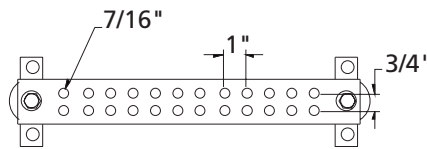

## Equipment Ground Bars

ERITECH® EGB Series

EGBA14212TES (1/4 x 2 x 12)

EGBA14212EE (1/4 x 2 x 12)

EGBA14212HH (1/4 x 2 x 12)

EGBA14112EE (1/4 x 1 x 12)

EGBA14215JJ (1/4 x 2 x 15)

EGBA14215TES (1/4 x 2 x 15)

EGBA14412CC (1/4 x 4 x 12)

EGBA14412CCT (1/4 x 4 x 12 tinned)

EGBA14420CC (1/4 x 4 x 12)

EGBA144120CCT (1/4 x 4 x 12 tinned)

EGBA14424CC (1/4 x 4 x 12)

EGBA144124CCT (1/4 x 4 x 12 tinned)

EGBA14428CC (1/4 x 4 x 28)

EGBA144128CCT (1/4 x 4 x 28 tinned)

EGBA14436CC (1/4 x 4 x 36)

EGBA144136CCT (1/4 x 4 x 36 tinned)

EGBA14412AA

EGBA14412AA1TT (1/4 x 4 x 12 tinned)

(#2 tinned sol pigtail 25ft lg)

EGBA14412BB (1/4 x 4 x 12)