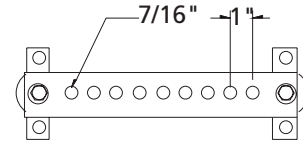

## Equipment Ground Bars

ERITECH® EGB Series

EGBA14212TES (1/4 x 2 x 12)

EGBA14212EE (1/4 x 2 x 12)

EGBA14212HH (1/4 x 2 x 12)

EGBA14112EE (1/4 x 1 x 12)

EGBA14215JJ (1/4 x 2 x 15)

EGBA14215TES (1/4 x 2 x 15)

EGBA14412CC (1/4 x 4 x 12)

EGBA14412CCT (1/4 x 4 x 12 tinned)

EGBA14420CC (1/4 x 4 x 12)

EGBA144120CCT (1/4 x 4 x 12 tinned)

EGBA14424CC (1/4 x 4 x 12)

EGBA144124CCT (1/4 x 4 x 12 tinned)

EGBA14428CC (1/4 x 4 x 28)

EGBA144128CCT (1/4 x 4 x 28 tinned)

EGBA14436CC (1/4 x 4 x 36)

EGBA144136CCT (1/4 x 4 x 36 tinned)

EGBA14412AA

EGBA14412AA1TT (1/4 x 4 x 12 tinned)

(#2 tinned sol pigtail 25ft lg)

EGBA14412BB (1/4 x 4 x 12)