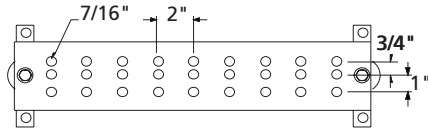

## Equipment Ground Bars

ERITECH® EGB Series

EGBA14212TES (1/4 x 2 x 12)

EGBA14212EE (1/4 x 2 x 12)

EGBA14212HH (1/4 x 2 x 12)

EGBA14112EE (1/4 x 1 x 12)

EGBA14215JJ (1/4 x 2 x 15)

EGBA14215TES (1/4 x 2 x 15)

EGBA14412CC (1/4 x 4 x 12)

EGBA14412CCT (1/4 x 4 x 12 tinned)

EGBA14420CC (1/4 x 4 x 12)

EGBA144120CCT (1/4 x 4 x 12 tinned)

EGBA14424CC (1/4 x 4 x 12)

EGBA144124CCT (1/4 x 4 x 12 tinned)

EGBA14428CC (1/4 x 4 x 28)

EGBA144128CCT (1/4 x 4 x 28 tinned)

EGBA14436CC (1/4 x 4 x 36)

EGBA144136CCT (1/4 x 4 x 36 tinned)

EGBA14412AA

EGBA14412AA1TT (1/4 x 4 x 12 tinned)

(#2 tinned sol pigtail 25ft lg)

EGBA14412BB (1/4 x 4 x 12)