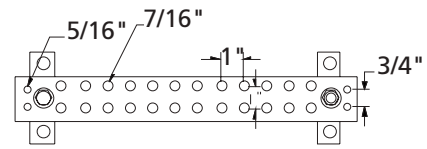

## Equipment Ground Bars

ERITECH® EGB Series

EGBA14212TES (1/4 x 2 x 12)

EGBA14212EE (1/4 x 2 x 12)

EGBA14212HH (1/4 x 2 x 12)

EGBA14112EE (1/4 x 1 x 12)

EGBA14215JJ (1/4 x 2 x 15)

EGBA14215TES (1/4 x 2 x 15)

EGBA14412CC (1/4 x 4 x 12)

EGBA14412CCT (1/4 x 4 x 12 tinned)

EGBA14420CC (1/4 x 4 x 12)

EGBA144120CCT (1/4 x 4 x 12 tinned)

EGBA14424CC (1/4 x 4 x 12)

EGBA144124CCT (1/4 x 4 x 12 tinned)

EGBA14428CC (1/4 x 4 x 28)

EGBA144128CCT (1/4 x 4 x 28 tinned)

EGBA14436CC (1/4 x 4 x 36)

EGBA144136CCT (1/4 x 4 x 36 tinned)

EGBA14412AA

EGBA14412AA1TT (1/4 x 4 x 12 tinned)

(#2 tinned sol pigtail 25ft lg)

EGBA14412BB (1/4 x 4 x 12)