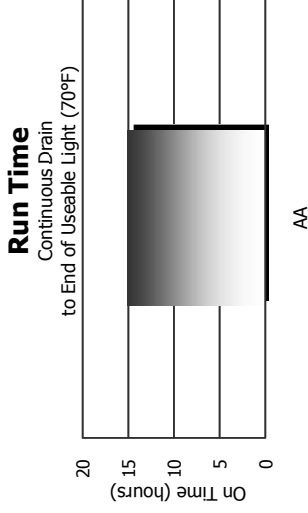

Performance:

Important Notice
This datasheet contains information specific to products manufactured at the time of its publication
Contents herein do not constitute a warranty
©Energizer / All Rights Reserved

Before Using Your Flashlight:
Please read all instructions and cautionary markings on the package and light