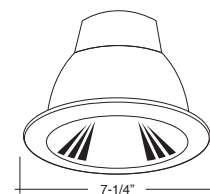

6" INCANDESCENT REFLECTOR TRIMS

6 INCH INCANDESCENT REFLECTOR TRIMS

6"

6 INCH INCANDESCENT REFLECTOR TRIMS

B607CP-WH Reflector R/PAR30

B607RG-WH

B607W-WH

B607MB-WH

B607CL-WH

B607 _____ - _____

O. D.	REFLECTOR	TRIM/RING	HOUSING	MAX. LAMP W.
7-1/4"	CL, RG, W, MB, BZ, CP, SN, SHZ	WH, BK, SN, CP, CH, PB, BZ	B6IC, B6RIC, B26IC, B26RIC	75W R/PAR30
			B6, B6R, B26, B26R	100W R/PAR30
			B6IC-100, B600-IC	100W R/PAR30

B608CL-WH Cone Reflector A-19

B608RG-WH

B608W-WH

B608MB-WH

B608CP-WH

B608 _____ - _____

O. D.	REFLECTOR	TRIM/RING	HOUSING	MAX. LAMP W.
7-1/4"	CL, RG, W, MB, BZ, CP, SN, SHZ	WH, BK, SN, CP, CH, PB, BZ	B6IC, B6RIC	75W A19
			B6, B6R	150W A21
			B6IC-100, B600-IC	100W A19

B617CL-WH Shallow Cone Reflector A-19

B617RG-WH

B617W-WH

B617MB-WH

B617 _____ - _____

O. D.	REFLECTOR	TRIM/RING	HOUSING	MAX. LAMP W.
7-1/4"	CL, RG, W, MB, BZ, CP, SN, SHZ	WH, BK, SN, CP, CH, PB, BZ	B26IC, B26RIC	60W A19
			B26, B26R	100W A21