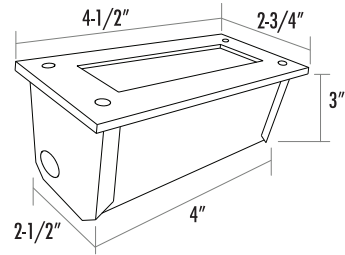

STEP LIGHT

SEI06-LED-WH

Diffuse Glass Lens
w/White Trim

Housing Included

COVER FINISH

WH-White BR-Bronze SN- Satin Nickel

LED LAMP COLOR

WW-Warm White AM- Amber

SEI07-LED-WH

Angled Louvers
w/White Trim

Housing Included

- 0.4 W (0.05W X 8)
- 120V input
- For use indoors in insulated (IC) and Non-insulated (NON-IC) areas.
- For damp location only.
- Conforms to UL standard I598.

SEI05-LED-WH

Diffuse Glass Lens w/ White Trim Housing Included.
Trim size: L=9-1/2" X H=4-7/8"