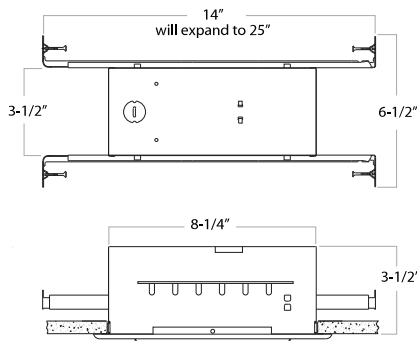

FINISH:

WH-White
BR-Bronze
SN- Satin Nickel

- 0.9W (0.05X18)
- 120V input
- For use indoors in insulated (IC) and Non-insulated (NON-IC) areas.
- For damp location only.
- Conforms to UL standard I598.