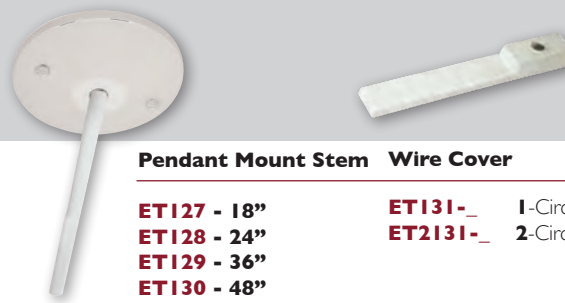

Conduit Connector

ET126- 1-Circuit
ET2126- 2-Circuit

Color:
 ET126- White Black Satin Nickel
 ET2126- White Black

Continuation Kit

ET156- 1-Circuit
ET2156- 2-Circuit

Color:
 White Black

"X" Connector to Connect 4 Track Sections

ET112- 1-Circuit
ET2112- 2-Circuit

Color:
 White Black

Pendant Mount Stem Wire Cover

ET127 - 18"
ET128 - 24"
ET129 - 36"
ET130 - 48"

Color:
 White Black

"T" Connector to Connect 3 Track Sections

ET111- 1-Circuit
ET2111- 2-Circuit

Color:
 White Black

Flex Connector to Connect Track at any Angle

ET110- 1-Circuit
ET2110- 2-Circuit

Color:
 White Black

Pendant Drop Slope Ceiling 5"

Diameter
ET139- Universal-1, 2-Circuit

Color:
 White Black

T-bar Clip

ET150

Aircraft Gripper

ET165-

Adjustable Gripper with Ceiling Coupler
 (Specify cable length)