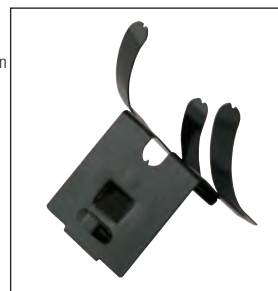

**BP32**  
Small B701 clips

**BP33**  
Clips for BHHR frame series

**BP34**  
Clips for AF631 trim

**BP35**  
Large B701, B608 clips

**BP36**  
Clips for Maxilume junction box

**BP37**  
Clips for residential fixtures junction box

**BP38**  
Clips for HV/HH Maxilume frame series

**BP39**  
Remodel housing clips

**BP40**  
Remodel housing clips

**BP41**  
Torsion spring

**BP42**  
Coil spring

**BP43**  
Wing nut and bolt

**BP44**  
Screw for HH6PLIC socket