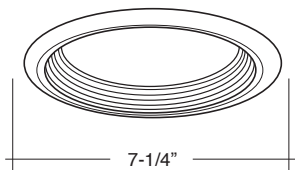

6" COMPACT FLUORESCENT TRIMS

6 INCH COMPACT FLUORESCENT TRIMS

6"

6 INCH COMPACT FLUORESCENT TRIMS

PATENT #:
7,736,031 / D571,036

B725W-WH Baffle with Frosted Dome

The new B725 trim with opalescent lens is designed to give the appearance of the incandescent light output on a compact fluorescent housing while reducing glare and improving light distribution.

B725 _____ - _____

O. D.	BAFFLE	TRIM/RING	HOUSING	MAX. LAMP W.
7-1/4"	W, P, SN, CP, BZ	WH, BK, SN, CP, CH, PB, BZ	B6PL(IC), B6PLR(IC) B6PLIC-26/32-E B6-GU24-IC, B6-GU24-RIC	18W TTT, 26W TTT 26W TTT 14W, 19W, 26W GU24