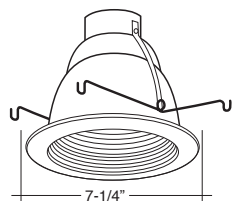

6" COMPACT FLUORESCENT TRIMS

6 INCH COMPACT FLUORESCENT TRIMS

6"

6 INCH COMPACT FLUORESCENT TRIMS

PATENT #:
7,736,031 / D571,036

B725W-WH Baffle with Frosted Dome

The new B725 trim with opalescent lens is designed to give the appearance of the incandescent light output on a compact fluorescent housing while reducing glare and improving light distribution.

B725 _____ - _____

O. D.	BAFFLE	TRIM/RING	HOUSING	MAX. LAMP W.
7-1/4"	W, P, SN, CP, BZ	WH, BK, SN, CP, CH, PB, BZ	B6PL(IC), B6PLR(IC) B6PLIC-26/32-E B6-GU24-IC, B6-GU24-RIC	18W TTT, 26W TTT 26W TTT 14W, 19W, 26W GU24

B731W-WH Full Cone Baffle

B731P-WH

PATENT #:
7,597,460 / D551,384

B731 _____ - _____

O. D.	AVAILABLE COLORS	HOUSING	MAX. LAMP W.
7-1/4"	W-WH, P-WH, SN-SN, CP-CP, BZ-BZ	B6PLIC, B6PLRIC, B6PLIC-32 B6PL, B6PLR B6-GU24-IC, B6-GU24-RIC	18W TTT, 26W TTT, 32TTT 18W, 26W, 32W, 42W TTT 14W, 19W, 26W GU24