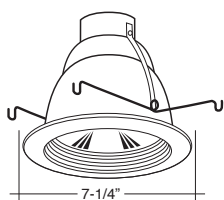

6" COMPACT FLUORESCENT TRIMS

6 INCH COMPACT FLUORESCENT TRIMS

6"

6 INCH COMPACT FLUORESCENT TRIMS

PATENT #:
7,736,031 / D571,036

B725W-WH Baffle with Frosted Dome

The new B725 trim with opalescent lens is designed to give the appearance of the incandescent light output on a compact fluorescent housing while reducing glare and improving light distribution.

B725 _____ - _____

O. D.	BAFFLE	TRIM/RING	HOUSING	MAX. LAMP W.
7-1/4"	W, P, SN, CP, BZ	WH, BK, SN, CP, CH, PB, BZ	B6PL(IC), B6PLR(IC) B6PLIC-26/32-E B6-GU24-IC, B6-GU24-RIC	18W TTT, 26W TTT 26W TTT 14W, 19W, 26W GU24

B731W-WH Full Cone Baffle

B731P-WH

PATENT #:
7,597,460 / D551,384

B731 _____ - _____

O. D.	AVAILABLE COLORS	HOUSING	MAX. LAMP W.
7-1/4"	W-WH, P-WH, SN-SN, CP-CP, BZ-BZ	B6PLIC, B6PLRIC, B6PLIC-32 B6PL, B6PLR B6-GU24-IC, B6-GU24-RIC	18W TTT, 26W TTT, 32TTT 18W, 26W, 32W, 42W TTT 14W, 19W, 26W GU24

B722W-CL-WH Cone Reflector/Baffle

B722P-CL-WH

PATENT #:
7,597,460 / D551,797

B722 _____ - _____ - _____

O. D.	AVAILABLE COLORS	HOUSING	MAX. LAMP W.
7-1/4"	W-CL-WH, P-CL-WH, W-W-WH	B6PLIC, B6PLRIC, B6PLIC-32 B6PL, B6PLR B6-GU24-IC, B6-GU24-RIC	18W TTT, 26W TTT, 32TTT 18W, 26W, 32W, 42W TTT 14W, 19W, 26W GU24