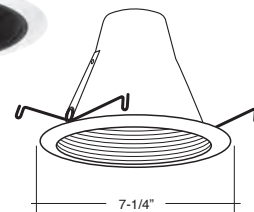

6" COMPACT FLUORESCENT TRIMS

6 INCH COMPACT FLUORESCENT TRIMS

6"

6 INCH COMPACT FLUORESCENT TRIMS

PATENT #:
7,736,031 / D571,036

B725W-WH Baffle with Frosted Dome

The new B725 trim with opalescent lens is designed to give the appearance of the incandescent light output on a compact fluorescent housing while reducing glare and improving light distribution.

B731W-WH Full Cone Baffle

B731P-WH

PATENT #:
7,597,460 / D551,384

B731 _____ - _____

O. D.	AVAILABLE COLORS	HOUSING	MAX. LAMP W.
7-1/4"	W-WH, P-WH, SN-SN, CP-CP, BZ-BZ	B6PLIC, B6PLRIC, B6PLIC-32 B6PL, B6PLR B6-GU24-IC, B6-GU24-RIC	18W TTT, 26W TTT, 32TTT 18W, 26W, 32W, 42W TTT 14W, 19W, 26W GU24

B722W-CL-WH Cone Reflector/Baffle

B722P-CL-WH

PATENT #:
7,597,460 / D551,797

B722 _____ - _____ - _____

O. D.	AVAILABLE COLORS	HOUSING	MAX. LAMP W.
7-1/4"	W-CL-WH, P-CL-WH, W-W-WH	B6PLIC, B6PLRIC, B6PLIC-32 B6PL, B6PLR B6-GU24-IC, B6-GU24-RIC	18W TTT, 26W TTT, 32TTT 18W, 26W, 32W, 42W TTT 14W, 19W, 26W GU24

AF724W-WH Deep Self Flange Air-Shut Baffle

AF724CP-CP

AF724SN-SN

AF724P-WH

AF724 _____ - _____

NEW CLIP DESIGN

O. D.	AVAILABLE COLORS	HOUSING	MAX. LAMP W.
7-1/4"	W-WH, P-WH, SN-SN, CP-CP, BZ-BZ	B6-GU24-IC B6-GU24-RIC	14W, 19W, 26W GU24