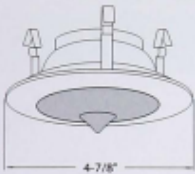

4" INC. SHOWER TRIMS

4" INCANDESCENT SHOWER TRIMS

B437WH

Smooth Frost Shower Lite

DESCRIPTION:

- Ideal for showers, saunas, jacuzzis and other wet locations
- Silicon lens cover prevents water from damaging the housing
- Internal reflector gives optimum efficiency and glare control

B437

OD:	4-7/8"	HOUSING	MAX. LAMP W.
RING FINISH:	BK, WH, SN, CP, CH, PB, BZ	B41C	35W R/PAR20
		B4, B4R	35W R/PAR20

B438WH

Designer Point Shower Lite

DESCRIPTION:

- Ideal for showers, saunas, jacuzzis and other wet locations
- Silicon lens cover prevents water from damaging the housing
- Internal reflector gives optimum efficiency and glare control

B438

OD:	4-7/8"	HOUSING	MAX. LAMP W.
RING FINISH:	BK, WH, SN, CP, CH, PB, BZ	B41C	35W R/PAR20
		B4, B4R	35W R/PAR20

B439WH

Smooth Frost Dome Shower Lite

DESCRIPTION:

- Ideal for showers, saunas, jacuzzis and other wet locations
- Silicon lens cover prevents water from damaging the housing
- Internal reflector gives optimum efficiency and glare control