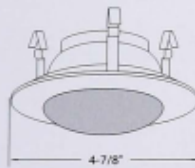

4" INC. SHOWER TRIMS

4" INCANDESCENT SHOWER TRIMS

B437WH

Smooth Frost Shower Lite

DESCRIPTION:

- Ideal for showers, saunas, jacuzzis and other wet locations
- Silicon lens cover prevents water from damaging the housing
- Internal reflector gives optimum efficiency and glare control

B437

OD:	4-7/8"	HOUSING	MAX. LAMP W.
RING FINISH:	BK, WH, SN, CP, CH, PB, BZ	B41C	35W R/PAR20
		B4, B4R	35W R/PAR20

B438WH

Designer Point Shower Lite

DESCRIPTION:

- Ideal for showers, saunas, jacuzzis and other wet locations
- Silicon lens cover prevents water from damaging the housing
- Internal reflector gives optimum efficiency and glare control

B438

OD:	4-7/8"	HOUSING	MAX. LAMP W.
RING FINISH:	BK, WH, SN, CP, CH, PB, BZ	B41C	35W R/PAR20
		B4, B4R	35W R/PAR20

B439WH

Smooth Frost Dome Shower Lite

DESCRIPTION:

- Ideal for showers, saunas, jacuzzis and other wet locations
- Silicon lens cover prevents water from damaging the housing
- Internal reflector gives optimum efficiency and glare control