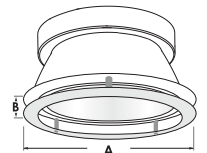

A = 9-1/4"
 B = 1-1/4"

EXAMPLE: HH8-8577-CL-WH
HH8-8577 - DOUBLE WALL WASH REFLECTOR WITH DIFFUSE LENS
REFLECTOR/ RING FINISH:
 CL-WH CL-SCH WT-WH SHZ-WH W-WH SHZ-SHZ MB-WH

A = 9-1/4"

EXAMPLE: HH8-8522-CL-WH
HH8-8522 - EURO DECO RING GLASS WITH DIFFUSE LENS
REFLECTOR/ RING FINISH:
 CL-WH CL-SCH WT-WH SHZ-WH W-WH SHZ-SHZ MB-WH

A = 9-1/4"
 B = 1-1/4"

EXAMPLE: HH8-8509-CL-WH
HH8-8509 - DECO GLASS REFLECTOR WITH DIFFUSE LENS
REFLECTOR/ RING FINISH:
 CL-WH CL-SCH WT-WH SHZ-WH W-WH SHZ-SHZ MB-WH
GLASS FINISH:
 BLUE, RED, GREEN, FROST

A = 9-1/4"
 B = 2-1/4"

ALUMINIUM DISC

EXAMPLE: HH8-8528-CL-WH-AL
HH8-8528 - REFLECTOR WITH ALUMINIUM DISC AND DIFFUSE LENS
REFLECTOR FINISH:
 CL-WH CL-SCH WT-WH SHZ-WH W-WH SHZ-SHZ MB-WH
DISC FINISH:
 AL, WH, BZ

HH8-8528-CL-WH-WH

HH8-8528-CL-WH-BZ

A = 9-1/4"
 B = 1-1/4"