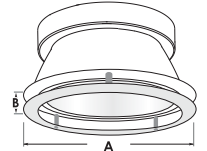

A = 9-1/4"
 B = 1-1/4"

EXAMPLE: HH8-8507-CL-WH
HH8-8507 - WALL WASH REFLECTOR WITH DIFFUSE LENS
REFLECTOR/ RING FINISH:
 CL-WH CL-SCH WT-WH SHZ-WH W-WH SHZ-SHZ MB-WH

A = 9-1/4"

EXAMPLE: HH8-8523-CL-WH
HH8-8523 - PRISM DECO RING GLASS WITH DIFFUSE LENS
REFLECTOR/ RING FINISH:
 CL-WH CL-SCH WT-WH SHZ-WH W-WH SHZ-SHZ MB-WH

A = 9-1/4"
 B = 1-1/4"

EXAMPLE: HH8-8577-CL-WH
HH8-8577 - DOUBLE WALL WASH REFLECTOR WITH DIFFUSE LENS
REFLECTOR/ RING FINISH:
 CL-WH CL-SCH WT-WH SHZ-WH W-WH SHZ-SHZ MB-WH

A = 9-1/4"

EXAMPLE: HH8-8522-CL-WH
HH8-8522 - EURO DECO RING GLASS WITH DIFFUSE LENS
REFLECTOR/ RING FINISH:
 CL-WH CL-SCH WT-WH SHZ-WH W-WH SHZ-SHZ MB-WH

A = 9-1/4"
 B = 2-1/4"

ALUMINIUM DISC

EXAMPLE: HH8-8528-CL-WH-AL
HH8-8528 - REFLECTOR WITH ALUMINIUM DISC AND DIFFUSE LENS
REFLECTOR FINISH:
 CL-WH CL-SCH WT-WH SHZ-WH W-WH SHZ-SHZ MB-WH
DISC FINISH:
 AL, WH, BZ

HH8-8528-CL-WH-WH

HH8-8528-CL-WH-BZ

A = 9-1/4"
 B = 1-1/4"