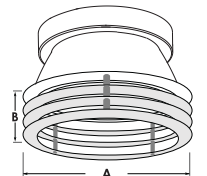

A = 9-1/4"
 B = 1-1/4"

EXAMPLE: HH8-8509-CL-WH
HH8-8509 - DECO GLASS REFLECTOR WITH DIFFUSE LENS
REFLECTOR/ RING FINISH:
 CL-WH CL-SCH WT-WH SHZ-WH W-WH SHZ-SHZ MB-WH
GLASS FINISH:
 BLUE, RED, GREEN, FROST

A = 9-1/4"
 B = 1-1/4"

EXAMPLE: HH8-8525-CL-WH
HH8-8525 - CENTRAL ETCHED FLOAT GLASS WITH DIFFUSE LENS
REFLECTOR/ RING FINISH:
 CL-WH CL-SCH WT-WH SHZ-WH W-WH SHZ-SHZ MB-WH

A = 9-1/4"
 B = 1"

EXAMPLE: HH8-8510-CL-WH
HH8-8510 - DOUBLE RING GLASS WITH DIFFUSE LENS
REFLECTOR/ RING FINISH:
 CL-WH CL-SCH WT-WH SHZ-WH W-WH SHZ-SHZ MB-WH
GLASS FINISH:
 BLUE, RED, GREEN, FROST

A = 9-1/4"
 B = 2-1/4"

ALUMINIUM DISC

EXAMPLE: HH8-8528-CL-WH-AL
HH8-8528 - REFLECTOR WITH ALUMINIUM DISC AND DIFFUSE LENS
REFLECTOR FINISH:
 CL-WH CL-SCH WT-WH SHZ-WH W-WH SHZ-SHZ MB-WH
DISC FINISH:
 AL, WH, BZ

HH8-8528-CL-WH-WH

HH8-8528-CL-WH-BZ

A = 9-1/4"
 B = 1-1/4"