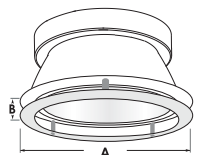

A = 9-1/4"
 B = 1-1/4"

EXAMPLE: HH8-8525-CL-WH
HH8-8525 - CENTRAL ETCHED FLOAT GLASS WITH DIFFUSE LENS
REFLECTOR/ RING FINISH:
 CL-WH CL-SCH WT-WH SHZ-WH W-WH SHZ-SHZ MB-WH

A = 9-1/4"
 B = 1"

EXAMPLE: HH8-8510-CL-WH
HH8-8510 - DOUBLE RING GLASS WITH DIFFUSE LENS
REFLECTOR/ RING FINISH:
 CL-WH CL-SCH WT-WH SHZ-WH W-WH SHZ-SHZ MB-WH
GLASS FINISH:
 BLUE, RED, GREEN, FROST

A = 9-1/4"
 B = 1-1/2"

EXAMPLE: HH8-8511-CL-WH
HH8-8511 - TRIPLE RING GLASS WITH DIFFUSE LENS
REFLECTOR/ RING FINISH:
 CL-WH CL-SCH WT-WH SHZ-WH W-WH SHZ-SHZ MB-WH
GLASS FINISH:
 BLUE, RED, GREEN, FROST

A = 9-1/4"
 B = 2-1/4"

ALUMINIUM DISC

EXAMPLE: HH8-8528-CL-WH-AL
HH8-8528 - REFLECTOR WITH ALUMINIUM DISC AND DIFFUSE LENS
REFLECTOR FINISH:
 CL-WH CL-SCH WT-WH SHZ-WH W-WH SHZ-SHZ MB-WH
DISC FINISH:
 AL, WH, BZ

HH8-8528-CL-WH-WH

HH8-8528-CL-WH-BZ

A = 9-1/4"
 B = 1-1/4"