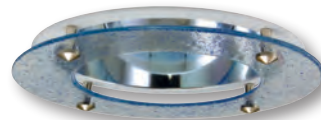

FOR WET LOCATION

EXAMPLE: HH8-8501-CL-WH
HH8-8501 - REFLECTOR WITH DIFFUSE LENS
REFLECTOR/ RING FINISH:
 CL-WH CL-SCH WT-WH SHZ-WH W-WH SHZ-SHZ MB-WH

A = 9-1/4"

EXAMPLE: HH8-8521-CL-WH
HH8-8521 - STARDUST DECO RING GLASS WITH DIFFUSE LENS
REFLECTOR/ RING FINISH:
 CL-WH CL-SCH WT-WH SHZ-WH W-WH SHZ-SHZ MB-WH

A = 9-1/4"
 B = 1-1/4"

EXAMPLE: HH8-8507-CL-WH
HH8-8507 - WALL WASH REFLECTOR WITH DIFFUSE LENS
REFLECTOR/ RING FINISH:
 CL-WH CL-SCH WT-WH SHZ-WH W-WH SHZ-SHZ MB-WH

A = 9-1/4"

EXAMPLE: HH8-8523-CL-WH
HH8-8523 - PRISM DECO RING GLASS WITH DIFFUSE LENS
REFLECTOR/ RING FINISH:
 CL-WH CL-SCH WT-WH SHZ-WH W-WH SHZ-SHZ MB-WH

A = 9-1/4"
 B = 1-1/4"

EXAMPLE: HH8-8577-CL-WH
HH8-8577 - DOUBLE WALL WASH REFLECTOR WITH DIFFUSE LENS
REFLECTOR/ RING FINISH:
 CL-WH CL-SCH WT-WH SHZ-WH W-WH SHZ-SHZ MB-WH

A = 9-1/4"

EXAMPLE: HH8-8522-CL-WH
HH8-8522 - EURO DECO RING GLASS WITH DIFFUSE LENS
REFLECTOR/ RING FINISH:
 CL-WH CL-SCH WT-WH SHZ-WH W-WH SHZ-SHZ MB-WH

A = 9-1/4"
 B = 1-1/4"

EXAMPLE: HH8-8525-CL-WH
HH8-8525 - CENTRAL ETCHED FLOAT GLASS WITH DIFFUSE LENS
REFLECTOR/ RING FINISH:
 CL-WH CL-SCH WT-WH SHZ-WH W-WH SHZ-SHZ MB-WH

A = 9-1/4"
 B = 1"

EXAMPLE: HH8-8510-CL-WH
HH8-8510 - DOUBLE RING GLASS WITH DIFFUSE LENS
REFLECTOR/ RING FINISH:
 CL-WH CL-SCH WT-WH SHZ-WH W-WH SHZ-SHZ MB-WH
GLASS FINISH:
 BLUE, RED, GREEN, FROST