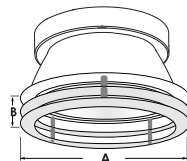

A = 9-1/4"
 B = 1-1/4"

EXAMPLE: HH8-8525-CL-WH
HH8-8525 - CENTRAL ETCHED FLOAT GLASS WITH DIFFUSE LENS
REFLECTOR/ RING FINISH:
 CL-WH CL-SCH WT-WH SHZ-WH W-WH SHZ-SHZ MB-WH

A = 9-1/4"
 B = 1"

EXAMPLE: HH8-8510-CL-WH
HH8-8510 - DOUBLE RING GLASS WITH DIFFUSE LENS
REFLECTOR/ RING FINISH:
 CL-WH CL-SCH WT-WH SHZ-WH W-WH SHZ-SHZ MB-WH
GLASS FINISH:
 BLUE, RED, GREEN, FROST

A = 9-1/4"
 B = 1-1/2"

EXAMPLE: HH8-8511-CL-WH
HH8-8511 - TRIPLE RING GLASS WITH DIFFUSE LENS
REFLECTOR/ RING FINISH:
 CL-WH CL-SCH WT-WH SHZ-WH W-WH SHZ-SHZ MB-WH
GLASS FINISH:
 BLUE, RED, GREEN, FROST

A = 9-1/4"
 B = 2-1/4"

ALUMINIUM DISC

EXAMPLE: HH8-8528-CL-WH-AL
HH8-8528 - REFLECTOR WITH ALUMINIUM DISC AND DIFFUSE LENS
REFLECTOR FINISH:
 CL-WH CL-SCH WT-WH SHZ-WH W-WH SHZ-SHZ MB-WH
DISC FINISH:
 AL, WH, BZ

HH8-8528-CL-WH-WH

HH8-8528-CL-WH-BZ

A = 9-1/4"
 B = 1-1/4"