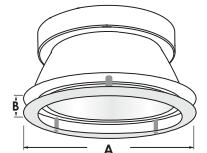

A = 9-1/4"
 B = 1-1/4"

EXAMPLE: HH8-8507-CL-WH
HH8-8507 - WALL WASH REFLECTOR WITH DIFFUSE LENS
REFLECTOR/ RING FINISH:
 CL-WH CL-SCH WT-WH SHZ-WH W-WH SHZ-SHZ MB-WH

A = 9-1/4"

EXAMPLE: HH8-8523-CL-WH
HH8-8523 - PRISM DECO RING GLASS WITH DIFFUSE LENS
REFLECTOR/ RING FINISH:
 CL-WH CL-SCH WT-WH SHZ-WH W-WH SHZ-SHZ MB-WH

A = 9-1/4"
 B = 1-1/4"

EXAMPLE: HH8-8577-CL-WH
HH8-8577 - DOUBLE WALL WASH REFLECTOR WITH DIFFUSE LENS
REFLECTOR/ RING FINISH:
 CL-WH CL-SCH WT-WH SHZ-WH W-WH SHZ-SHZ MB-WH

A = 9-1/4"

EXAMPLE: HH8-8522-CL-WH
HH8-8522 - EURO DECO RING GLASS WITH DIFFUSE LENS
REFLECTOR/ RING FINISH:
 CL-WH CL-SCH WT-WH SHZ-WH W-WH SHZ-SHZ MB-WH

A = 9-1/4"
 B = 2-1/4"

ALUMINIUM DISC

EXAMPLE: HH8-8528-CL-WH-AL
HH8-8528 - REFLECTOR WITH ALUMINIUM DISC AND DIFFUSE LENS
REFLECTOR FINISH:
 CL-WH CL-SCH WT-WH SHZ-WH W-WH SHZ-SHZ MB-WH
DISC FINISH:
 AL, WH, BZ

HH8-8528-CL-WH-WH

HH8-8528-CL-WH-BZ

A = 9-1/4"
 B = 1-1/4"