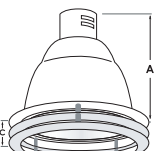

A= 7-1/2"
B= 9-1/8"
C= 1-1/2"