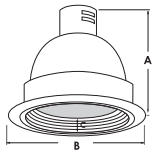

EXAMPLE: LED-8101-CL-WH
LED-8101 - REFLECTOR
REFLECTOR/ RING FINISH:
 CL-WH CL-SCH WT-WH SHZ-WH W-WH SHZ-SHZ MB-WH

A= 7-1/2"
 B= 9-1/8"

EXAMPLE: LED-8102-CL-WH
LED-8102 - BAFFLE W/ REFLECTOR
BAFFLE/ RING FINISH:
 W-CL-WH P-CL-WH

A= 7-1/2"
 B= 9-1/8"
 C= 1"

EXAMPLE: LED-8107-CL-WH
LED-8107 - WALL WASH REFLECTOR
REFLECTOR/ RING FINISH:
 CL-WH CL-SCH WT-WH SHZ-WH W-WH SHZ-SHZ MB-WH

A= 7-1/2"
 B= 9-1/8"

EXAMPLE: LED-8112-CL-WH
LED-8112 - BAFFLE W/ FROSTED GLASS LENS
BAFFLE/ RING FINISH:
 W-WH P-WH

A= 7-1/2"
 B= 9-1/8"
 C= 1"

EXAMPLE: LED-8114-CL-WH
LED-8114 - REFLECTOR W/ FROSTED GLASS LENS
REFLECTOR/ RING FINISH:
 CL-WH CL-SCH WT-WH SHZ-WH W-WH SHZ-SHZ MB-WH

A= 7-1/2"
 B= 9-1/8"
 C= 1"

EXAMPLE: LED-8113-CL-WH
LED-8113 - BAFFLE W/ TEMPERED CLEAR GLASS
BAFFLE/ RING FINISH:
 W-WH P-WH