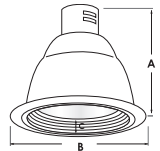

EXAMPLE: LED-8101-CL-WH
LED-8101 - REFLECTOR
REFLECTOR/ RING FINISH:
 CL-WH CL-SCH WT-WH SHZ-WH W-WH SHZ-SHZ MB-WH

A= 7-1/2"
 B= 9-1/8"

EXAMPLE: LED-8102-CL-WH
LED-8102 - BAFFLE W/ REFLECTOR
BAFFLE/ RING FINISH:
 W-CL-WH P-CL-WH

A= 7-1/2"
 B= 9-1/8"
 C= 1"

EXAMPLE: LED-8107-CL-WH
LED-8107 - WALL WASH REFLECTOR
REFLECTOR/ RING FINISH:
 CL-WH CL-SCH WT-WH SHZ-WH W-WH SHZ-SHZ MB-WH

A= 7-1/2"
 B= 9-1/8"

EXAMPLE: LED-8112-CL-WH
LED-8112 - BAFFLE W/ FROSTED GLASS LENS
BAFFLE/ RING FINISH:
 W-WH P-WH