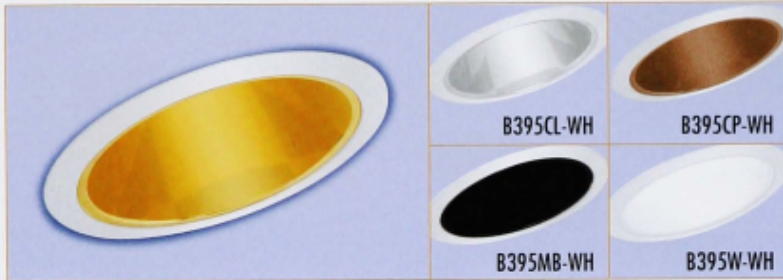

6" SLOPED CEILING TRIMS

6" SLOPE CEILING TRIMS

B394P-WH - PAR38/R40 Stepped Baffle

B394 _____ - _____ 8" Diameter

OD:	8"
BAFFLE FINISH:	P, W, CP, SN, BZ
RING FINISH:	BK, WH, CH, PB, SN, CP, BZ
HOUSING	MAX. LAMP WATTAGE
B36, B36R	150W R40/PAR38
B37IC-AT	75W R40/PAR38

B395RG-WH - PAR38/R40 Reflector

B395 _____ - _____ 8" Diameter

OD:	8"
REFLECTOR FINISH:	MB, CL, RG, W, CP
RING FINISH:	BK, WH, CH, PB, SN, CP, BZ
HOUSING	MAX. LAMP WATTAGE
B36, B36R	150W R40/PAR38
B37IC-AT	75W R40/PAR38

INCANDESCENT

BAFFLE FINISH:	REFLECTOR FINISH:	RING/TRIM FINISH:			
W White	CL Chrome	WH White	CH Chrome		General Lighting
P Black	RG Gold	BK Black	PB Polish Brass		Accent Lighting
SN Satin Nickel	W White	SN Satin Nickel	BZ Bronze		Task Lighting
CP Copper	MB Black	CP Copper			Wall Wash Lighting
BZ Bronze	CP Copper				Sloped Ceiling Lighting
	SN Satin Nickel				