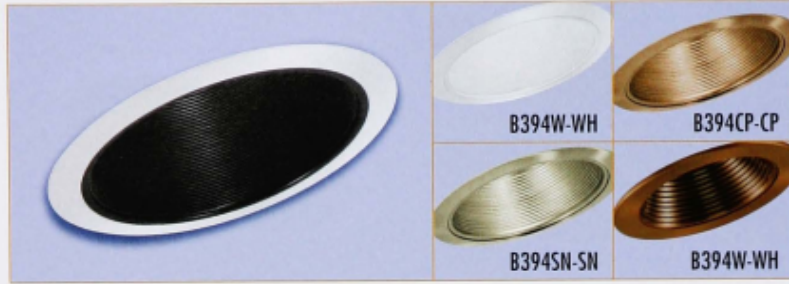

6" SLOPED CEILING TRIMS

6" SLOPE CEILING TRIMS

B394P-WH - PAR38/R40 Stepped Baffle

B394 _____ - _____ 8" Diameter

OD:	8"
BAFFLE FINISH:	P, W, CP, SN, BZ
RING FINISH:	BK, WH, CH, PB, SN, CP, BZ
HOUSING	MAX. LAMP WATTAGE
B36, B36R	150W R40/PAR38
B37IC-AT	75W R40/PAR38

B395RG-WH - PAR38/R40 Reflector

B395 _____ - _____ 8" Diameter

OD:	8"
REFLECTOR FINISH:	MB, CL, RG, W, CP
RING FINISH:	BK, WH, CH, PB, SN, CP, BZ
HOUSING	MAX. LAMP WATTAGE
B36, B36R	150W R40/PAR38
B37IC-AT	75W R40/PAR38