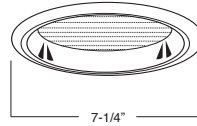

**REFLECTOR FINISH:**  
CL, RG, W, MB, CP,  
SN, SHZ

**TRIM/RING FINISH:**  
WH, BK, SN, CP, CH,  
PB, BZ

**B658CL-WH**  
REFLECTOR W/ PRISMATIC LENS

**REFLECTOR FINISH:**  
CL, RG, W, MB, CP,  
SN, SHZ

**TRIM/RING FINISH:**  
WH, BK, SN, CP, CH,  
PB, BZ