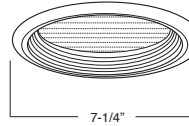

**REFLECTOR FINISH:**  
CL, RG, W, MB, CP,  
SN, SHZ

**TRIM/RING FINISH:**  
WH, BK, SN, CP, CH,  
PB, BZ

**B658CL-WH**  
REFLECTOR W/ PRISMATIC LENS

**REFLECTOR FINISH:**  
CL, RG, W, MB, CP,  
SN, SHZ

**TRIM/RING FINISH:**  
WH, BK, SN, CP, CH,  
PB, BZ

**B659CL-WH**  
REFLECTOR W/ FROSTED LENS

**REFLECTOR FINISH:**  
CL, RG, W, MB, CP,  
SN, SHZ

**TRIM/RING FINISH:**  
WH, BK, SN, CP, CH,  
PB, BZ

**B675W-WH**  
BAFFLE W/ PRISMATIC LENS

**BAFFLE FINISH:**  
W, P, SN, CP, BZ

**TRIM/RING FINISH:**  
WH, BK, SN, CP, CH,  
PB, BZ

**B676W-WH**  
BAFFLE W/ FROSTED LENS

**BAFFLE FINISH:**  
W, P, SN, CP, BZ

**TRIM/RING FINISH:**  
WH, BK, SN, CP, CH,  
PB, BZ

**B612WH**  
SMOOTH FROST DOME SHOWER LENS