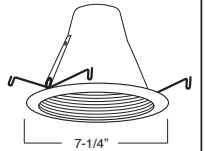

6" Incandescent Trims

(LAMP WATTAGE: (1) MAXIMUM 75W R/PAR30, 60W A19, 65W BR30)

Catalog Number:

B6IC

Project Name:

Type:

Note:

B630CP-CP
METAL STEPPED BAFFLE R30/PAR30

BAFFLE FINISH:
W, P

TRIM/RING FINISH:
WH, BK, SN, CP, CH,
PB, BZ

AF637W-WH
SELF FLANGE AIR-SHUT BAFFLE

AVAILABLE COLOR COMBINATIONS:
W-WH, P-WH, P-BK,
SN-SN, CP-CP, BZ-BZ

AF631W-WH
SELF FLANGE AIR-SHUT BAFFLE