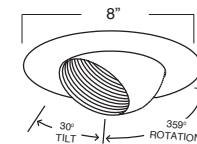

B602SN
EYEBALL

TRIM/RING FINISH:
WH, BK, SN, CP, CH,
PB, BZ

B609W-WH
REGRESSED EYEBALL WITH BAFFLE

BAFFLE FINISH:
W, P, SN, CP, BZ

TRIM/RING FINISH:
WH, BK, SN, CP, CH,
PB, BZ

EYEBALL FINISH:
WH, BK, SN, CP, CH, PB, BZ

B619RG-PB
REGRESSED EYEBALL WITH REFLECTOR

REFLECTOR FINISH:
CL, RG, W, MB, CP, SN

TRIM/RING FINISH:
WH, BK, SN, CP, CH,
PB, BZ

EYEBALL FINISH:
WH, BK, SN, CP, CH, PB, BZ

B646P-WH
EYEBALL WITH BAFFLE

BAFFLE FINISH:
W, P

TRIM/RING FINISH:
WH

B616W-WH
PAR20 REGRESSED EYEBALL W/ BAFFLE

BAFFLE FINISH:
W, P, SN, CP, BZ

TRIM/RING FINISH:
WH, BK, SN, CP, CH,
PB, BZ

EYEBALL FINISH:
WH, BK, SN, CP, CH, PB, BZ