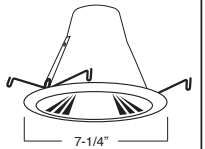

AVAILABLE COLOR COMBINATIONS:
CL-WH, CL-CH,
RG-WH, W-WH,
MB-WH, CP-CP, SN-SN