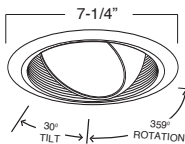

B602SN
EYEBALL

TRIM/RING FINISH:
WH, BK, SN, CP, CH,
PB, BZ

B609W-WH
REGRESSED EYEBALL WITH BAFFLE

BAFFLE FINISH:
W, P, SN, CP, BZ

TRIM/RING FINISH:
WH, BK, SN, CP, CH,
PB, BZ

EYEBALL FINISH:
WH, BK, SN, CP, CH, PB, BZ