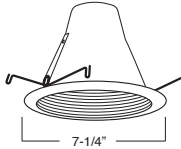

AVAILABLE COLOR COMBINATIONS:
W-WH, P-WH, P-BK,
SN-SN, CP-CP, BZ-BZ

AF639W-WH
SELF FLANGE AIR-SHUT BAFFLE

AVAILABLE COLOR COMBINATIONS:
W-WH

MATT WHITE FINISH

AF640W-WH
DEEP SELF FLANGE AIR-SHUT BAFFLE

AVAILABLE COLOR COMBINATIONS:
W-WH, P-WH, SN-SN,
CP-CP, BZ-BZ