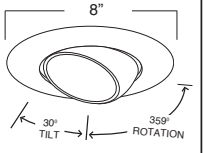

B607CP-WH
REFLECTOR R/PAR30

REFLECTOR FINISH:
CL, RG, W, MB, CP, SN,
BZ, SHZ

TRIM/RING FINISH:
WH, BK, SN, CP, CH,
PB, BZ

B608CL-WH
CONE REFLECTOR A19

REFLECTOR FINISH:
CL, RG, W, MB, CP, SN,
BZ, SHZ

TRIM/RING FINISH:
WH, BK, SN, CP, CH,
PB, BZ

B602SN
EYEBALL

TRIM/RING FINISH:
WH, BK, SN, CP, CH,
PB, BZ

B609W-WH
REGRESSED EYEBALL WITH BAFFLE

BAFFLE FINISH:
W, P, SN, CP, BZ

TRIM/RING FINISH:
WH, BK, SN, CP, CH,
PB, BZ

EYEBALL FINISH:
WH, BK, SN, CP, CH, PB, BZ