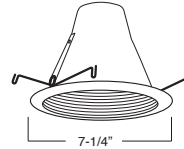

AVAILABLE COLOR COMBINATIONS:
W-WH, P-WH, P-BK,
SN-SN, CP-CP, BZ-BZ

AF639W-WH
SELF FLANGE AIR-SHUT BAFFLE

AVAILABLE COLOR COMBINATIONS:
W-WH

MATT WHITE FINISH

AF640W-WH
DEEP SELF FLANGE AIR-SHUT BAFFLE

AVAILABLE COLOR COMBINATIONS:
W-WH, P-WH, SN-SN,
CP-CP, BZ-BZ