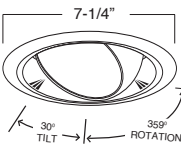

B607CP-WH
REFLECTOR R/PAR30

REFLECTOR FINISH:
CL, RG, W, MB, CP, SN,
BZ, SHZ

TRIM/RING FINISH:
WH, BK, SN, CP, CH,
PB, BZ

B608CL-WH
CONE REFLECTOR A19

REFLECTOR FINISH:
CL, RG, W, MB, CP, SN,
BZ, SHZ

TRIM/RING FINISH:
WH, BK, SN, CP, CH,
PB, BZ

B602SN
EYEBALL

TRIM/RING FINISH:
WH, BK, SN, CP, CH,
PB, BZ

B609W-WH
REGRESSED EYEBALL WITH BAFFLE

BAFFLE FINISH:
W, P, SN, CP, BZ

TRIM/RING FINISH:
WH, BK, SN, CP, CH,
PB, BZ

EYEBALL FINISH:
WH, BK, SN, CP, CH, PB, BZ

B619RG-PB
REGRESSED EYEBALL WITH REFLECTOR

REFLECTOR FINISH:
CL, RG, W, MB, CP, SN

TRIM/RING FINISH:
WH, BK, SN, CP, CH,
PB, BZ

EYEBALL FINISH:
WH, BK, SN, CP, CH, PB, BZ

B646P-WH
EYEBALL WITH BAFFLE

BAFFLE FINISH:
W, P