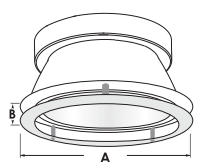

A = 7-1/4"
 B = 1-1/4"

EXAMPLE: HH6-6525-CL-WH
HH6-6525 - CENTRAL ETCHED FLOAT GLASS WITH DIFFUSE LENS
REFLECTOR/ RING FINISH:
 CL-WH CL-SCH WT-WH SHZ-WH W-WH SHZ-SHZ MB-WH

A = 7-1/4"
 B = 1"

EXAMPLE: HH6-6510-CL-WH
HH6-6510 - DOUBLE RING GLASS WITH DIFFUSE LENS
REFLECTOR/ RING FINISH:
 CL-WH CL-SCH WT-WH SHZ-WH W-WH SHZ-SHZ MB-WH
GLASS FINISH:
 BLUE, RED, GREEN, FROST

A = 7-1/4"
 B = 1-1/2"

EXAMPLE: HH6-6511-CL-WH
HH6-6511 - TRIPLE RING GLASS WITH DIFFUSE LENS
REFLECTOR/ RING FINISH:
 CL-WH CL-SCH WT-WH SHZ-WH W-WH SHZ-SHZ MB-WH
GLASS FINISH:
 BLUE, RED, GREEN, FROST

A = 7-1/4"
 B = 2-1/4"

ALUMINIUM DISC

EXAMPLE: HH6-6528-CL-WH-AL
HH6-6528 - REFLECTOR WITH ALUMINIUM DISC AND DIFFUSE LENS
REFLECTOR FINISH:
 CL-WH CL-SCH WT-WH SHZ-WH W-WH SHZ-SHZ MB-WH
DISC FINISH:
 AL, WH, BZ

HH6-6528-CL-WH-WH

HH6-6528-CL-WH-BZ

A = 7-1/4"
 B = 1-1/4"