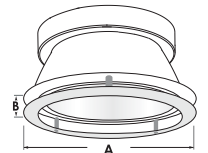

FOR WET LOCATION

EXAMPLE: HH6-6501-CL-WH
HH6-6501 - REFLECTOR WITH DIFFUSE LENS
REFLECTOR/ RING FINISH:
 CL-WH CL-SCH WT-WH SHZ-WH W-WH SHZ-SHZ MB-WH

A = 7-1/4"

EXAMPLE: HH6-6521-CL-WH
HH6-6521 - STARDUST DECO RING GLASS WITH DIFFUSE LENS
REFLECTOR/ RING FINISH:
 CL-WH CL-SCH WT-WH SHZ-WH W-WH SHZ-SHZ MB-WH

A = 7-1/4"
 B = 1-1/4"

EXAMPLE: HH6-6507-CL-WH
HH6-6507 - WALL WASH REFLECTOR WITH DIFFUSE LENS
REFLECTOR/ RING FINISH:
 CL-WH CL-SCH WT-WH SHZ-WH W-WH SHZ-SHZ MB-WH

A = 7-1/4"

EXAMPLE: HH6-6523-CL-WH
HH6-6523 - PRISM DECO RING GLASS WITH DIFFUSE LENS
REFLECTOR/ RING FINISH:
 CL-WH CL-SCH WT-WH SHZ-WH W-WH SHZ-SHZ MB-WH

A = 7-1/4"
 B = 2-1/4"

ALUMINIUM DISC

EXAMPLE: HH6-6528-CL-WH-AL
HH6-6528 - REFLECTOR WITH ALUMINIUM DISC AND DIFFUSE LENS
REFLECTOR FINISH:
 CL-WH CL-SCH WT-WH SHZ-WH W-WH SHZ-SHZ MB-WH
DISC FINISH:
 AL, WH, BZ

HH6-6528-CL-WH-WH

HH6-6528-CL-WH-BZ

A = 7-1/4"
 B = 1-1/4"