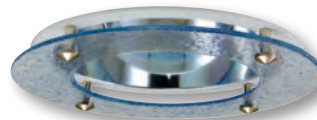

FOR WET LOCATION

EXAMPLE: HH6-6501-CL-WH
HH6-6501 - REFLECTOR WITH DIFFUSE LENS
REFLECTOR/ RING FINISH:
 CL-WH CL-SCH WT-WH SHZ-WH W-WH SHZ-SHZ MB-WH

A = 7-1/4"

EXAMPLE: HH6-6521-CL-WH
HH6-6521 - STARDUST DECO RING GLASS WITH DIFFUSE LENS
REFLECTOR/ RING FINISH:
 CL-WH CL-SCH WT-WH SHZ-WH W-WH SHZ-SHZ MB-WH

A = 7-1/4"
 B = 1-1/4"

EXAMPLE: HH6-6507-CL-WH
HH6-6507 - WALL WASH REFLECTOR WITH DIFFUSE LENS
REFLECTOR/ RING FINISH:
 CL-WH CL-SCH WT-WH SHZ-WH W-WH SHZ-SHZ MB-WH

A = 7-1/4"

EXAMPLE: HH6-6523-CL-WH
HH6-6523 - PRISM DECO RING GLASS WITH DIFFUSE LENS
REFLECTOR/ RING FINISH:
 CL-WH CL-SCH WT-WH SHZ-WH W-WH SHZ-SHZ MB-WH

A = 7-1/4"
 B = 1-1/4"

EXAMPLE: HH6-6577-CL-WH
HH6-6577 - DOUBLE WALL WASH REFLECTOR WITH DIFFUSE LENS
REFLECTOR/ RING FINISH:
 CL-WH CL-SCH WT-WH SHZ-WH W-WH SHZ-SHZ MB-WH

A = 7-1/4"

EXAMPLE: HH6-6522-CL-WH
HH6-6522 - EURO DECO RING GLASS WITH DIFFUSE LENS
REFLECTOR/ RING FINISH:
 CL-WH CL-SCH WT-WH SHZ-WH W-WH SHZ-SHZ MB-WH

A = 7-1/4"
 B = 1-1/4"

EXAMPLE: HH6-6525-CL-WH
HH6-6525 - CENTRAL ETCHED FLOAT GLASS WITH DIFFUSE LENS
REFLECTOR/ RING FINISH:
 CL-WH CL-SCH WT-WH SHZ-WH W-WH SHZ-SHZ MB-WH

A = 7-1/4"
 B = 1"

EXAMPLE: HH6-6510-CL-WH
HH6-6510 - DOUBLE RING GLASS WITH DIFFUSE LENS
REFLECTOR/ RING FINISH:
 CL-WH CL-SCH WT-WH SHZ-WH W-WH SHZ-SHZ MB-WH
GLASS FINISH:
 BLUE, RED, GREEN, FROST