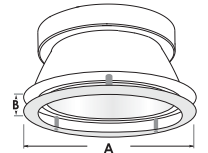

A = 7-1/4"
 B = 1-1/4"

EXAMPLE: HH6-6507-CL-WH
HH6-6507 - WALL WASH REFLECTOR WITH DIFFUSE LENS
REFLECTOR/ RING FINISH:
 CL-WH CL-SCH WT-WH SHZ-WH W-WH SHZ-SHZ MB-WH

A = 7-1/4"

EXAMPLE: HH6-6523-CL-WH
HH6-6523 - PRISM DECO RING GLASS WITH DIFFUSE LENS
REFLECTOR/ RING FINISH:
 CL-WH CL-SCH WT-WH SHZ-WH W-WH SHZ-SHZ MB-WH

A = 7-1/4"
 B = 1-1/4"

EXAMPLE: HH6-6577-CL-WH
HH6-6577 - DOUBLE WALL WASH REFLECTOR WITH DIFFUSE LENS
REFLECTOR/ RING FINISH:
 CL-WH CL-SCH WT-WH SHZ-WH W-WH SHZ-SHZ MB-WH

A = 7-1/4"

EXAMPLE: HH6-6522-CL-WH
HH6-6522 - EURO DECO RING GLASS WITH DIFFUSE LENS
REFLECTOR/ RING FINISH:
 CL-WH CL-SCH WT-WH SHZ-WH W-WH SHZ-SHZ MB-WH

A = 7-1/4"
 B = 2-1/4"

ALUMINIUM DISC

EXAMPLE: HH6-6528-CL-WH-AL
HH6-6528 - REFLECTOR WITH ALUMINIUM DISC AND DIFFUSE LENS
REFLECTOR FINISH:
 CL-WH CL-SCH WT-WH SHZ-WH W-WH SHZ-SHZ MB-WH
DISC FINISH:
 AL, WH, BZ

HH6-6528-CL-WH-WH

HH6-6528-CL-WH-BZ

A = 7-1/4"
 B = 1-1/4"