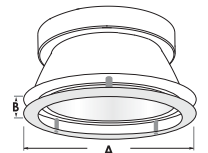

A = 7-1/4"
 B = 1-1/4"

EXAMPLE: HH6-6577-CL-WH
HH6-6577 - DOUBLE WALL WASH REFLECTOR WITH DIFFUSE LENS
REFLECTOR/ RING FINISH:
 CL-WH CL-SCH WT-WH SHZ-WH W-WH SHZ-SHZ MB-WH

A = 7-1/4"

EXAMPLE: HH6-6522-CL-WH
HH6-6522 - EURO DECO RING GLASS WITH DIFFUSE LENS
REFLECTOR/ RING FINISH:
 CL-WH CL-SCH WT-WH SHZ-WH W-WH SHZ-SHZ MB-WH

A = 7-1/4"
 B = 1-1/4"

EXAMPLE: HH6-6509-CL-WH
HH6-6509 - DECO GLASS REFLECTOR WITH DIFFUSE LENS
REFLECTOR/ RING FINISH:
 CL-WH CL-SCH WT-WH SHZ-WH W-WH SHZ-SHZ MB-WH
GLASS FINISH:
 BLUE, RED, GREEN, FROST

A = 7-1/4"
 B = 2-1/4"

ALUMINIUM DISC

EXAMPLE: HH6-6528-CL-WH-AL
HH6-6528 - REFLECTOR WITH ALUMINIUM DISC AND DIFFUSE LENS
REFLECTOR FINISH:
 CL-WH CL-SCH WT-WH SHZ-WH W-WH SHZ-SHZ MB-WH
DISC FINISH:
 AL, WH, BZ

HH6-6528-CL-WH-WH

HH6-6528-CL-WH-BZ

A = 7-1/4"
 B = 1-1/4"