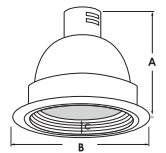

EXAMPLE: LED-6101-CL-WH
LED-6101 - REFLECTOR
REFLECTOR/ RING FINISH:
 CL-WH CL-SCH WT-WH SHZ-WH W-WH SHZ-SHZ MB-WH

A = 7-1/8"
 B = 7-3/8"

EXAMPLE: LED-6102-CL-WH
LED-6102 - BAFFLE W/ REFLECTOR
REFLECTOR/ RING FINISH:
 CL-WH CL-SCH WT-WH SHZ-WH W-WH SHZ-SHZ MB-WH

A = 7-1/8"
 B = 7-3/8"
 C = 1"

EXAMPLE: LED-6107-CL-WH
LED-6107 - WALL WASH REFLECTOR
REFLECTOR/ RING FINISH:
 CL-WH CL-SCH WT-WH SHZ-WH W-WH SHZ-SHZ MB-WH

A = 7-1/8"
 B = 7-3/8"

EXAMPLE: LED-6112-CL-WH
LED-6112 - BAFFLE W/ FROSTED GLASS LENS
REFLECTOR/ RING FINISH:
 CL-WH CL-SCH WT-WH SHZ-WH W-WH SHZ-SHZ MB-WH

A = 7-1/2"
 B = 7-3/8"
 C = 1"

EXAMPLE: LED-6114-CL-WH
LED-6114 - REFLECTOR W/ FROSTED GLASS LENS
REFLECTOR/ RING FINISH:
 CL-WH CL-SCH WT-WH SHZ-WH W-WH SHZ-SHZ MB-WH

A = 7-1/2"
 B = 7-3/8"
 C = 1"

EXAMPLE: LED-6113-CL-WH
LED-6113 - BAFFLE W/ TEMPERED CLEAR GLASS
REFLECTOR/ RING FINISH:
 CL-WH CL-SCH WT-WH SHZ-WH W-WH SHZ-SHZ MB-WH