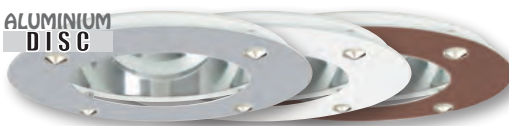

EXAMPLE: LED-6109-CL-WH
LED-6109 - DECO GLASS REFLECTOR
REFLECTOR/ RING FINISH:
CL-WH CL-SCH WT-WH SHZ-WH W-WH SHZ-SHZ MB-WH
GLASS FINISH:
BLUE, RED, GREEN, FROST

ALUMINIUM DISC

EXAMPLE: LED-6128-CL-WH-AL
LED-6128 - DECO GLASS REFLECTOR WITH ALUMINIUM DISC
REFLECTOR FINISH:
CL-WH CL-SCH WT-WH SHZ-WH W-WH SHZ-SHZ MB-WH
DISC FINISH:
AL, WH, BZ

A = 7-1/8"
B = 7-3/8"
C = 1-1/4"