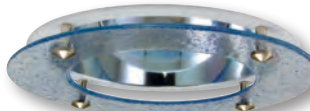

A = 7-1/8"
 B = 7-3/8"
 C = 1"

EXAMPLE: LED-6107-CL-WH
LED-6107 - WALL WASH REFLECTOR
REFLECTOR/ RING FINISH:
 CL-WH CL-SCH WT-WH SHZ-WH W-WH SHZ-SHZ MB-WH

A = 7-1/8"
 B = 7-3/8"

EXAMPLE: LED-6112-CL-WH
LED-6112 - BAFFLE W/ FROSTED GLASS LENS
REFLECTOR/ RING FINISH:
 CL-WH CL-SCH WT-WH SHZ-WH W-WH SHZ-SHZ MB-WH

A = 7-1/2"
 B = 7-3/8"
 C = 1"

EXAMPLE: LED-6114-CL-WH
LED-6114 - REFLECTOR W/ FROSTED GLASS LENS
REFLECTOR/ RING FINISH:
 CL-WH CL-SCH WT-WH SHZ-WH W-WH SHZ-SHZ MB-WH

A = 7-1/2"
 B = 7-3/8"
 C = 1"

EXAMPLE: LED-6113-CL-WH
LED-6113 - BAFFLE W/ TEMPERED CLEAR GLASS
REFLECTOR/ RING FINISH:
 CL-WH CL-SCH WT-WH SHZ-WH W-WH SHZ-SHZ MB-WH

A = 7-1/2"
 B = 7-3/8"
 C = 1"

EXAMPLE: LED-6115-CL-WH
LED-6115 - REFLECTOR W/ TEMPERED CLEAR GLASS
REFLECTOR/ RING FINISH:
 CL-WH CL-SCH WT-WH SHZ-WH W-WH SHZ-SHZ MB-WH

A = 7-1/2"
 B = 7-3/8"
 C = 1"

EXAMPLE: LED-6121-CL-WH
LED-6121 - STARDUST DECO RING GLASS
REFLECTOR/ RING FINISH:
 CL-WH CL-SCH WT-WH SHZ-WH W-WH SHZ-SHZ MB-WH