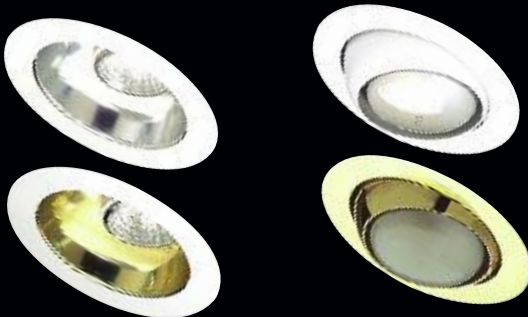

Adjustable Gimbal Ring

EL985N All Nickel
EL985B All Black
EL985BZ All Bronze **NEW!**
EL985CP All Copper **NEW!**
Lamp: 50W PAR20
O.D.: 4 3/4"

NEW!

Eyeball Trim with Special Clips and Socket

EL998SB All Black
EL998SW All White
Lamp: 50W PAR20, 55W PAR16
O.D.: 4 3/4"

Recessed Lighting

For use with EL99, EL99A, EL99R, EL99RA, and EL99IC housings (p. 30).

Adjustable Spot Cylinder Trim

EL955W All White
EL955B All Black
EL955BW Black Cylinder White Ring
 Lamp: 50W JDR, 120V MR16 with PSA28 or PSA29
 O.D.: 4 3/4"

Adjustable Spot Trim

EL988BW Black Spot White Ring
EL988W All White
EL988B All Black
EL988G All Gold
 Lamp: 50W JDR, 120V MR16 with PSA28 or PSA29
 O.D.: 4 3/4"

Reflector with Adjustable Lamp Holder Bracket