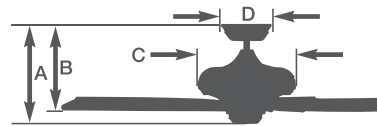

Cornerstone™ - CF1

CF1ORB - Oil Rubbed Bronze Housing

- 54" blade span
- Adaptable to 2 or 4 blades (Sold Separately as BIMH and BIMO, sold in sets of 4)
- Light fixture adaptable
- Two downrod included: 4.5" & 18"
- K55XL
- Ships to Canada

Energy Information at High Speed

Airflow	Electricity Use	Airflow Efficiency
5345	99	54
Cubic Feet Per Minute	Watts (Excludes Lights)	Cubic Feet Per Minute Per Watt

Two Blades

Energy Information at High Speed

Airflow	Electricity Use	Airflow Efficiency
6257	101	62
Cubic Feet Per Minute	Watts (Excludes Lights)	Cubic Feet Per Minute Per Watt

Four Blades

A: 17.8"/31.3 B: 11.0"/24.5" C: 9.5" D:6.4"

moving air in style.