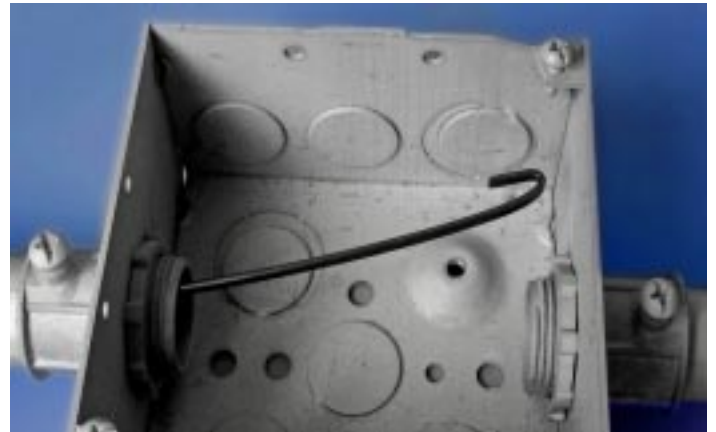

Inovative Products

Old Way