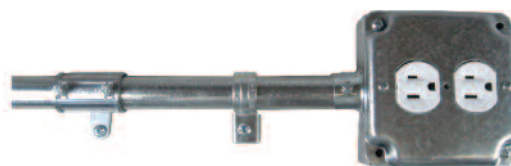

Spider Plate PC 5910

Spider plates are a universal mounting plate which allows mounting fixtures to a 3" or 4" round box regardless of screw hole location.

- Steel
- Universal

CAT NO	UPC	DESCRIPTION	STD	MSTR	WT/STD	UNIT
SP34	42090	Adapts 3-1/4" to 4" boxes	20	20	3.00#	C

Closure Plugs PC 5910

Closure Plugs are used to seal unused holes in weatherproof boxes.

- Weatherproof
- Die Cast

CAT NO	UPC	DESCRIPTION	STD	MSTR	WT/STD	UNIT
TP50	42070	1/2" Threaded Plug	100	1000	0.10#	C
TP75	42075	3/4" Threaded Plug	100	1000	0.20#	C

Blank Covers PC 5910

Industrial design provides a durable enclosure for weatherproof box.

- Weatherproof
- Die Cast

CAT NO	UPC	DESCRIPTION	STD	MSTR	WT/STD	UNIT
Blank Covers						
BLC1	42120	With gaskets & Screws	25	250	2.25#	C
Two Gang Blank Box Covers						
BLC2	43060	With gaskets & Screws	10	100	0.90#	C

Bend Saver - EMT Coupling System PC 6253

Never Bend 1/2" & 3/4" EMT again when running EMT into a junction box, standoff design eliminates conduit bending and provides automatic alignment with electrical box knockouts.

- UL Listed
- Steel and Die Cast
- No Offset Required
- Time Saver

CAT NO	UPC	SIZE	DESCRIPTION	STD	MSTR	WT/STD	UNIT
BSCS50	16460	1/2"	Steel Conduit Strap	50	500	1.88#	C
BSCS75	16461	3/4"	Steel Conduit Strap	50	500	2.20#	C
BSDC50	16462	1/2"	Die Cast EMT Coupling	50	500	2.15#	C
BSDC75	16463	3/4"	Die Cast EMT Coupling	50	500	3.45#	C

Bend Saver Installed