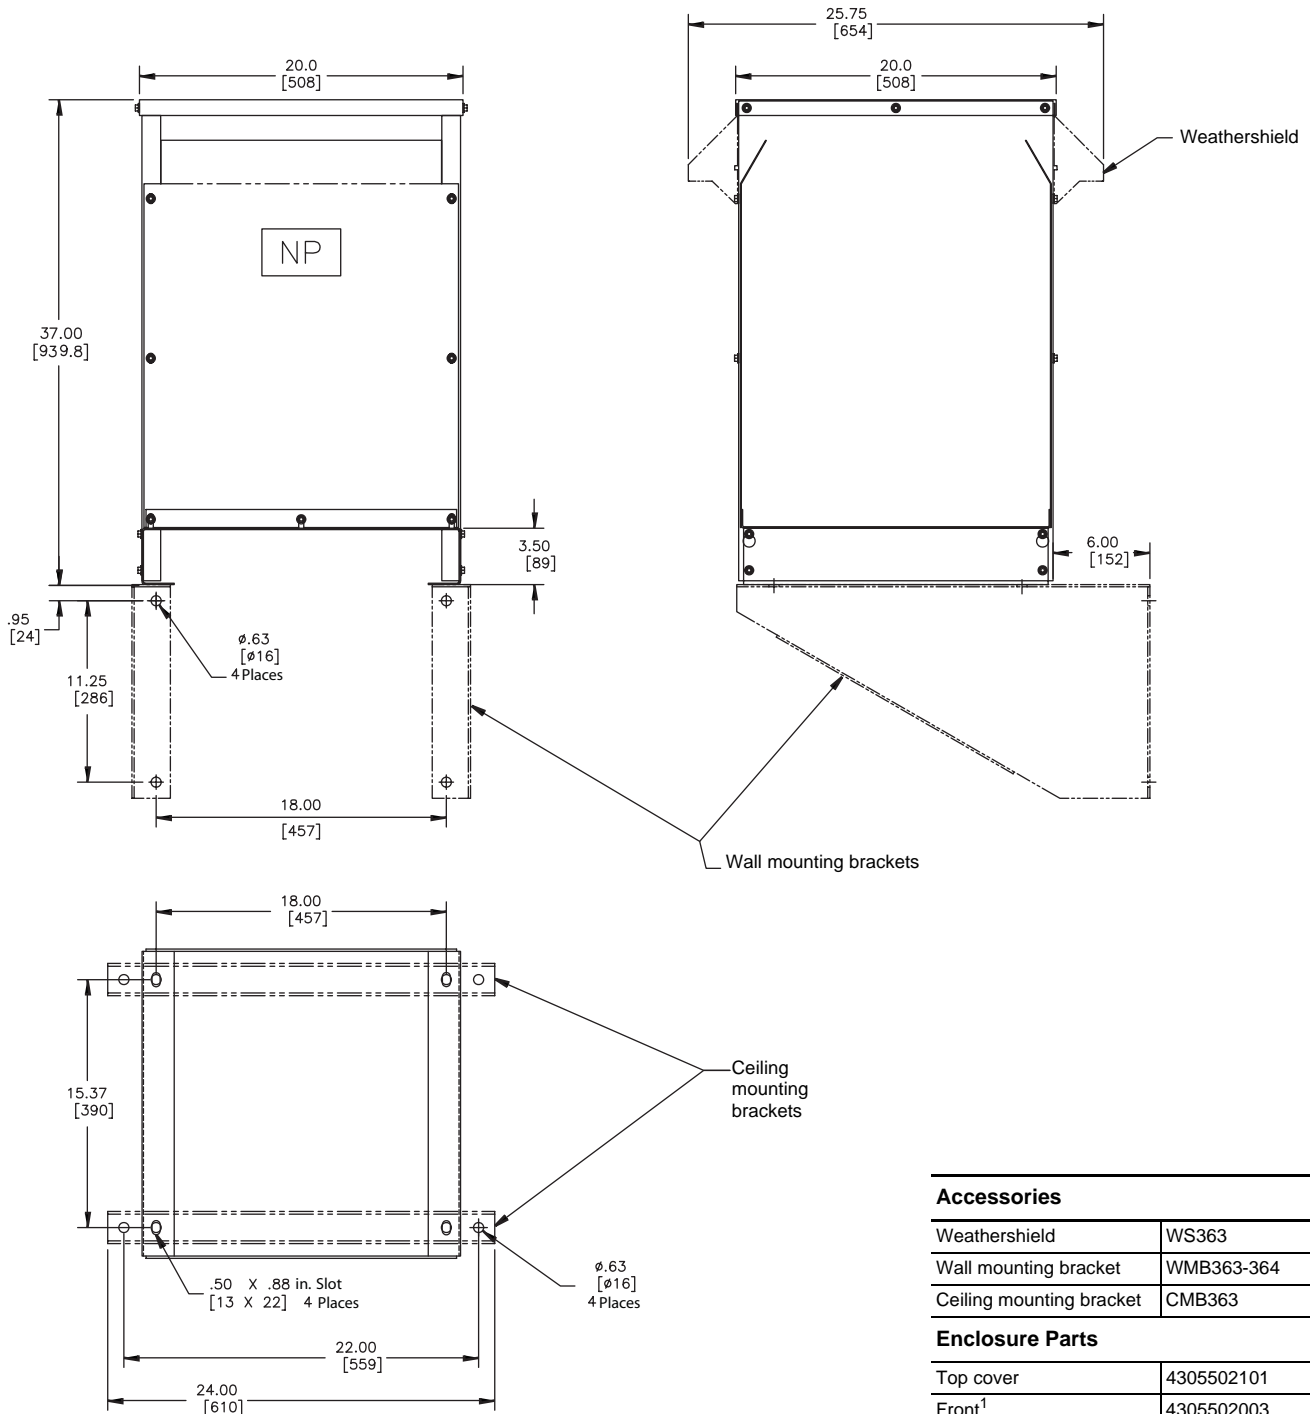

# Harmonic Mitigating Transformers Enclosure Diagrams and Accessories

## Enclosure 18H—Dry-Type Transformer

### Enclosure Parts

Top cover	4305502101
Front <sup>1</sup>	4305502003
Rear	4305502003
Sides (ends)	4310179701
Base	4305501801

<sup>1</sup> When replacing a front panel, specify the transformer part number and "with nameplate and labels" on the order.