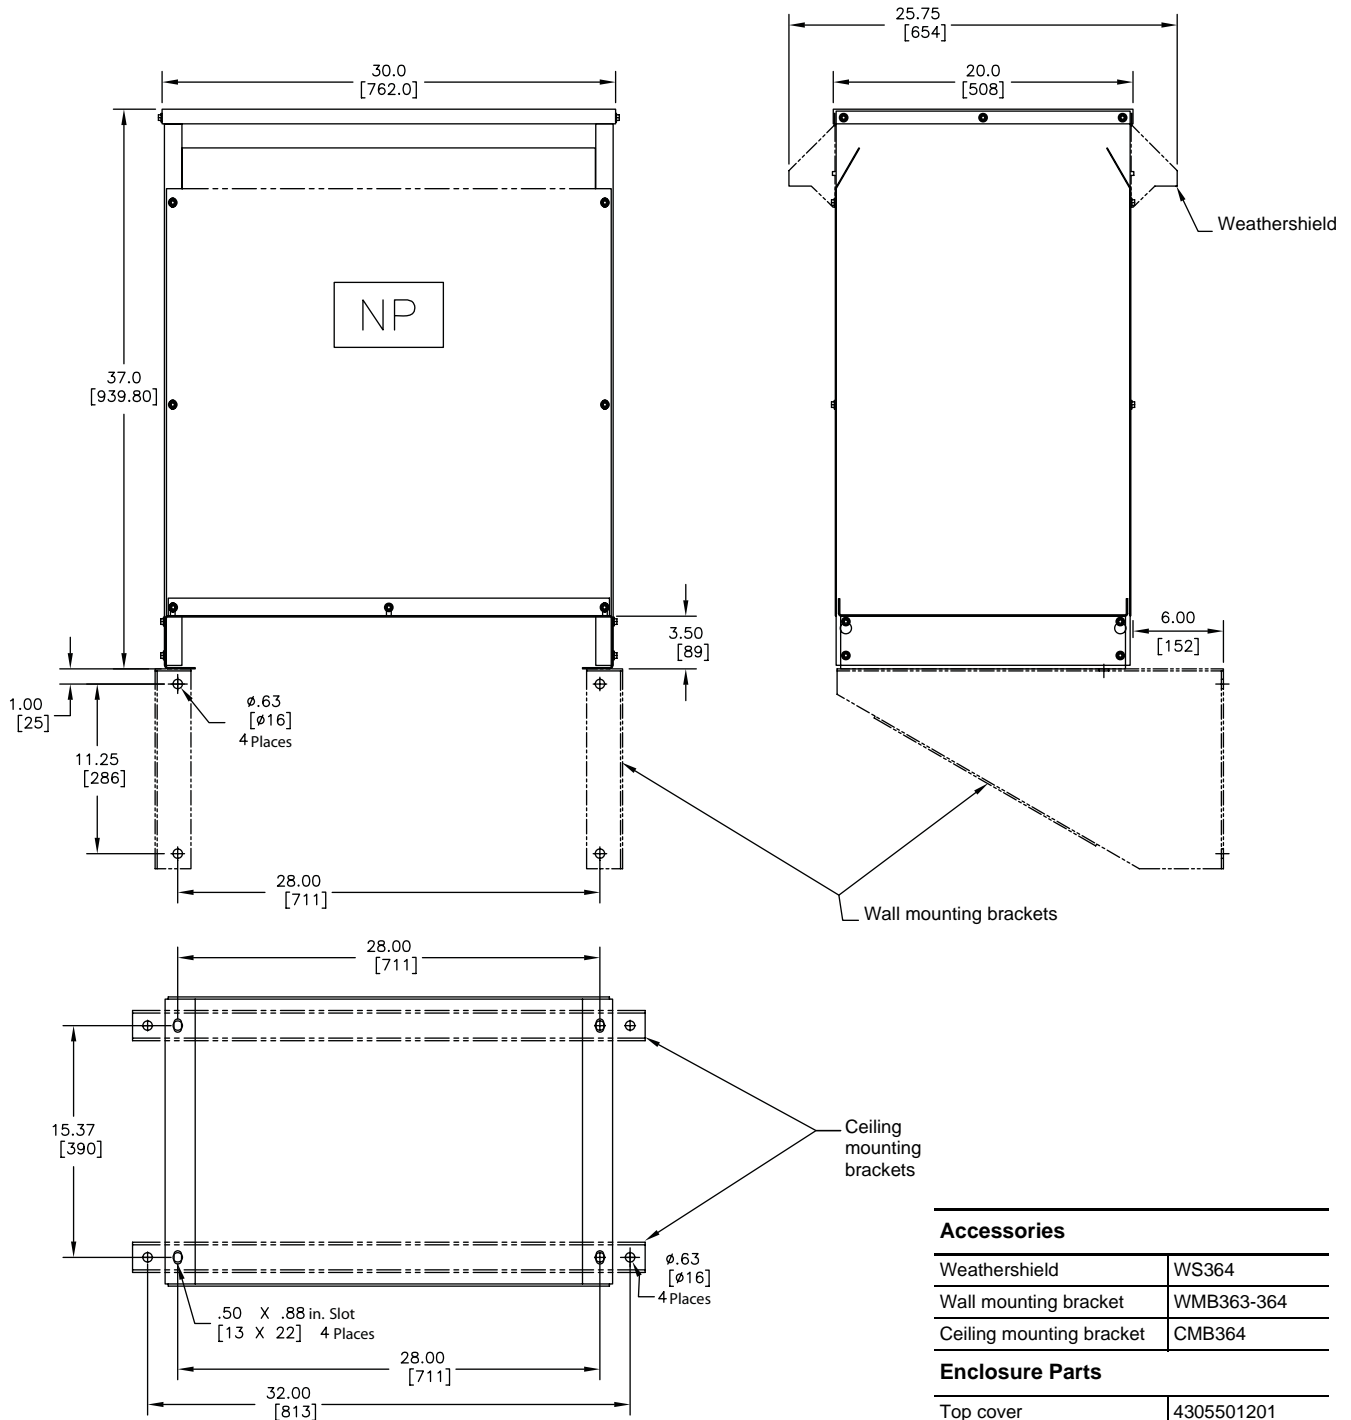

Harmonic Mitigating Transformers Enclosure Diagrams and Accessories

Enclosure 20D—Dry-Type Transformer

Accessories

Weathershield	WS364
Wall mounting bracket	WMB363-364
Ceiling mounting bracket	CMB364

Enclosure Parts

Top cover	4305501201
Front¹	4310192201
Rear	4310192201
Sides (ends)	4310179701
Base	4305500901

¹ When replacing a front panel, specify the transformer part number and "with nameplate and labels" on the order.