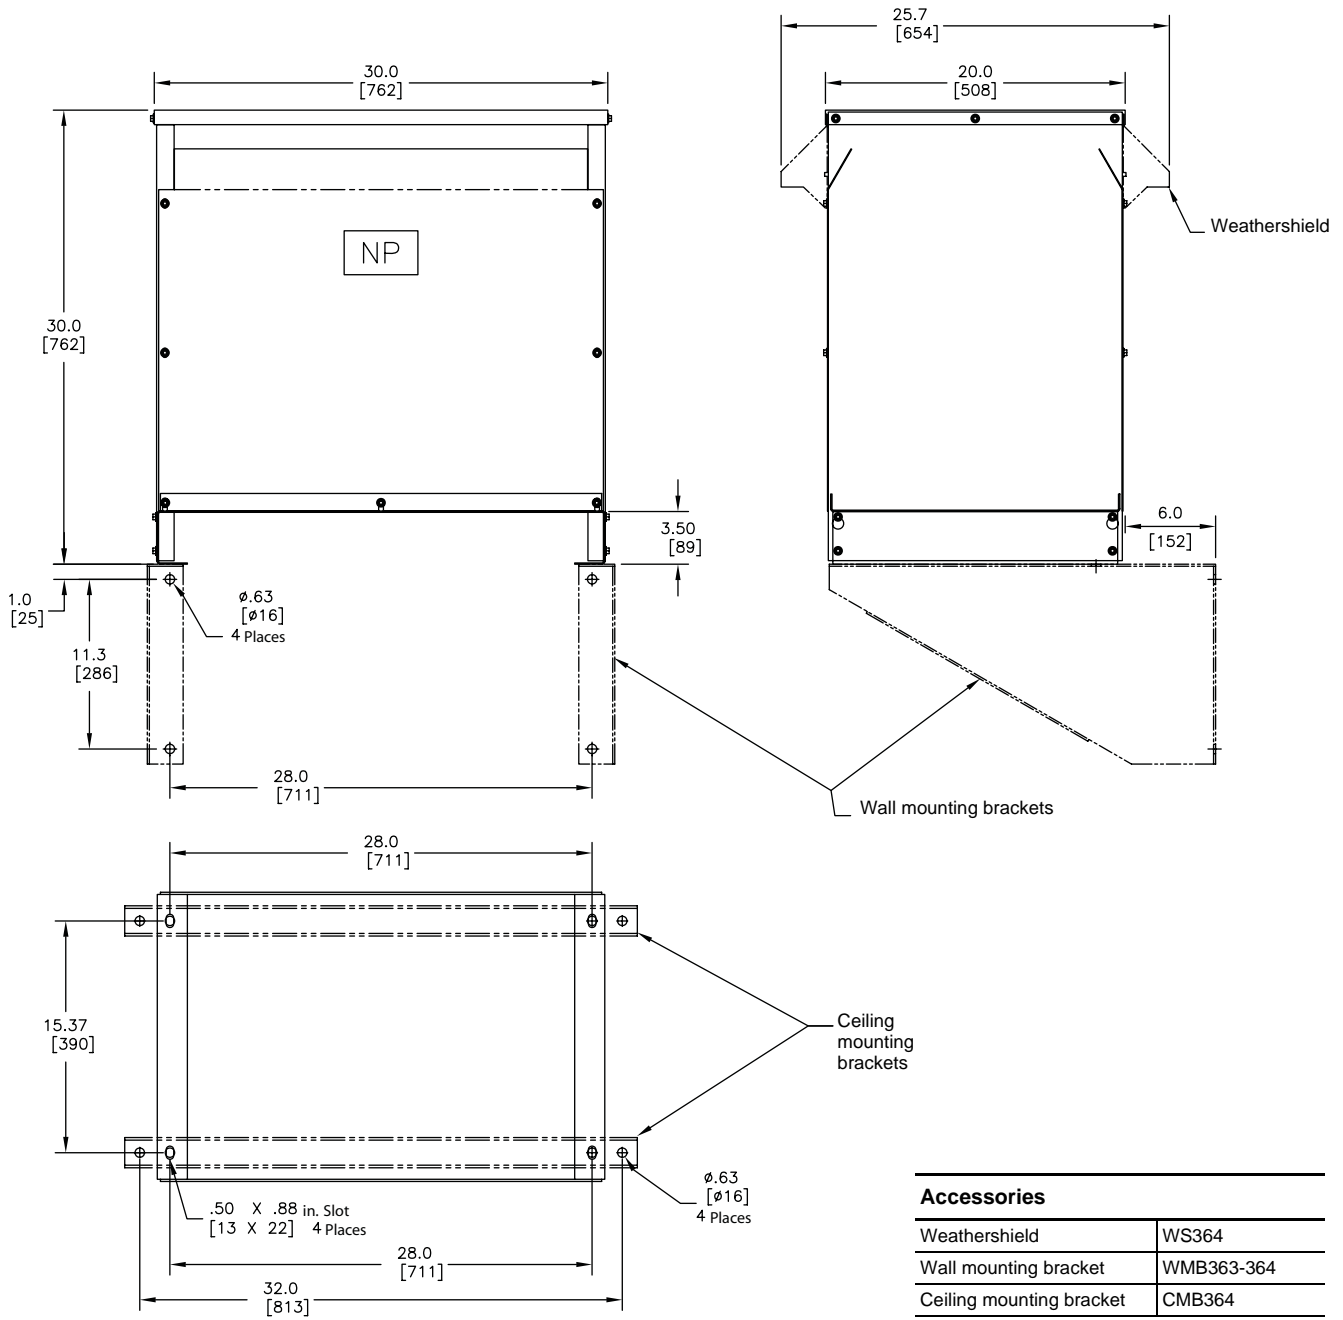

Harmonic Mitigating Transformers Enclosure Diagrams and Accessories

Enclosure 19D—Dry-Type Transformer

Accessories

Weathershield	WS364
Wall mounting bracket	WMB363-364
Ceiling mounting bracket	CMB364

Enclosure Parts

Top cover	4305501201
Front ¹	4305501101
Rear	4305501101
Sides (ends)	4305501001
Base	4305500901

¹ When replacing a front panel, specify the transformer part number and "with nameplate and labels" on the order.

Top cover	4305501201
Front ¹	4310192201
Rear	4310192201
Sides (ends)	4310179701
Base	4305500901

¹ When replacing a front panel, specify the transformer part number and "with nameplate and labels" on the order.