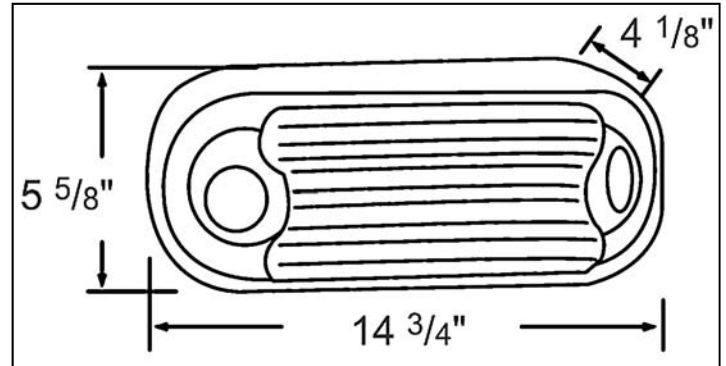

REL9

Wet Location Emergency Light

Royal Pacific Ltd.

4931 Paseo Del Norte NE
Albuquerque, NM 87113
Ph: 1-800-937-6925
Fax: 1-888-207-9509

EMERGENCY LIGHTING

GENERAL DESCRIPTION

Outdoor, wet location emergency light.

MAIN FEATURES

Listing

- ETL listed for wet location.

Voltage

- 120V or 277V

Lamps / Heads

- 2 x 6V, 7W
- Halogen
- Adjustable

Battery

- One
- 6V, 4.5 Amp
- Lead-calcium
- Rechargeable
- Expected 10 year life.
- Protected from deep discharge by automatic low voltage disconnect circuitry.
- Whenever normal AC current fails, the internal solid state transfer switch automatically connects the internal battery to the fixture to keep the sign continuously lit for at least 90 minutes.

Operating Temperature

- -10°C (14°F) to 40°C (104°F).

Housing

- High impact thermoplastic.
- Flame retardant.
- UV fiberglass, corrosion resistant enclosure.

Finish / Color Options

- White

Mounting

- Wall

Replacement Items

- Battery: RB-1
- Lamps: RBL-4

Other Features

- 120V
- Integral recharging system.
- Fully automatic operation.
- Completely self contained.
- Compact, low profile design.
- Limited 5 year warranty.

Project:
Contact:
Location:
Fixture Type:

Quantity	Remarks