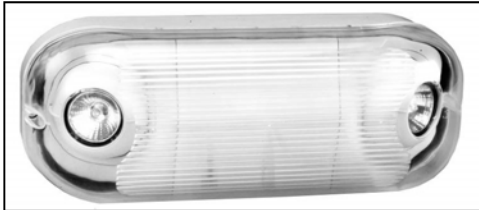

REL9

Wet Location Emergency Light

Royal Pacific Ltd.

4931 Paseo Del Norte NE
Albuquerque, NM 87113
Ph: 1-800-937-6925
Fax: 1-888-207-9509

EMERGENCY LIGHTING

GENERAL DESCRIPTION

Outdoor, wet location emergency light.

MAIN FEATURES

Listing

- ETL listed for wet location.

Voltage

- 120V or 277V

Lamps / Heads

- 2 x 6V, 7W
- Halogen
- Adjustable

Battery

- One
- 6V, 4.5 Amp
- Lead-calcium
- Rechargeable
- Expected 10 year life.
- Protected from deep discharge by automatic low voltage disconnect circuitry.
- Whenever normal AC current fails, the internal solid state transfer switch automatically connects the internal battery to the fixture to keep the sign continuously lit for at least 90 minutes.