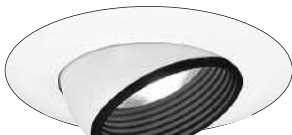

R138BK
Par 20 Eyeball (shown)

R138W
Par 20 Eyeball
White with White Baffle
R138PB
Par 20 Eyeball
Polished Brass with Black Baffle
Socket Supporting

Housing	Lamp	IC	Non-IC
QL5	PAR20	50W	50W
CR5	PAR20	50W	50W
CRR5	PAR20	50W	50W
R5	PAR20	50W