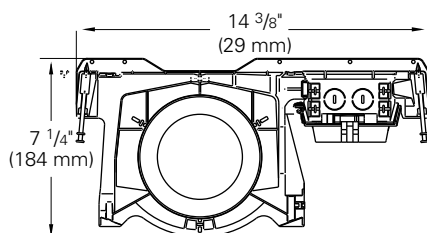

7. **c/UL Listed** for Damp Locations and Through Branch Wiring, 4 in/4 out.

8. **AirSeal** rated to ASTM E283.

## DIMENSIONS

NOTE: Shown with IC Trim

REV. 01/08