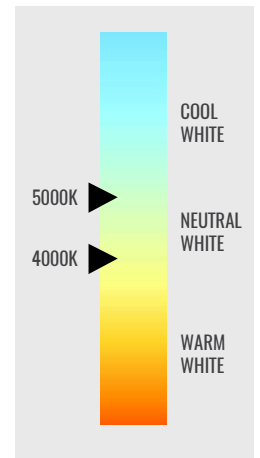

CORRELATED COLOR TEMPERATURE (CCT)

Warranty and Certifications

Warranty	UL Listed	Energy Star
5-Year Limited*	Wet Locations	N/A

Output Specifications

SKU	Light Output	Color Temp (see chart)	Power Consumption	Color Accuracy	Replaces
C-WM-A-WLSP-8L-40K-WH	800 Lumens	Neutral White (4000K)	22W	≥ 70 CRI	75W Incandescent
C-WM-A-WLSP-8L-40K-DB	800 Lumens	Neutral White (4000K)	22W	≥ 70 CRI	75W Incandescent

© 2017 Cree, Inc. and/or one of its subsidiaries. All rights reserved. For informational purposes only. Content is subject to change. Patent www.cree.com/patents. The CREE LEDs logo, C-LITE™ and the C-LITE logo are trademarks of Cree, Inc. The UL logo is a registered trademark of UL LLC.

*See lighting.cree.com/warranty for details. Revision Date: V1 05/03/2017