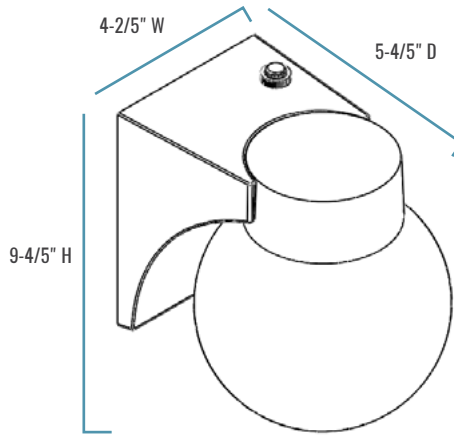

- 120V Operation with built-in photocell

CERTIFICATIONS:

CREE
LEDs

US: c-lite.com

T (800) 236-6800 F (262) 504-5415

C-WM-A-WLSP Series

Series overview

| DIMENSIONS | PRODUCT WEIGHT | MOUNTING HEIGHT | SPACING |
|--------------------------------|----------------|-----------------|---------|
| 5-4/5" D x 4-2/5" W x 9-4/5" H | 2.22 lbs. | 6 to 10 feet | N/A |

Fixture Specifications

| | |
|----------------------|---------------------------------------------------------------------------------|
| HOUSING | Die-cast aluminum housing Available in dark bronze or white finish |
| LENS ASSEMBLY | Screw-in polycarbonate lens |
| MOUNTING | Bracket with threaded nipple mounts to standard 3" or 4" octagonal junction box |