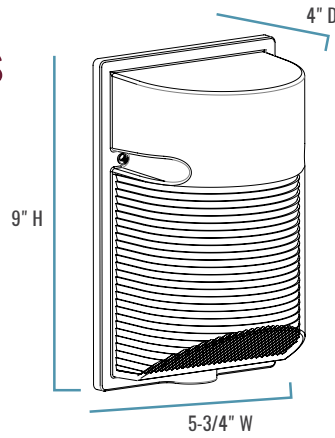

C-WM-A-WLHR Series

LED Wall Mount

Replaces 100W / 120W Incandescent

C-LITE
LED LIGHTING BY CREE

POWERFUL, EFFICIENT & LONG LASTING LIGHT

RECOMMENDED USE

- Security
- Stairways
- Perimeter lighting

INPUT VOLTAGE

- 120V Operation with built-in photocell

CERTIFICATIONS:

US: c-lite.com

T (800) 236-6800 F (262) 504-5415

C-WM-A-WLHR Series

Series overview

DIMENSIONS	PRODUCT WEIGHT	MOUNTING HEIGHT	SPACING
4" D x 5-3/4" W x 9" H	2.0 lbs.	8 to 12 feet	N/A

Fixture Specifications

HOUSING	Polycarbonate housing in medium bronze or white with heavy-duty aluminum mounting plate
LENS ASSEMBLY	UV-stabilized polycarbonate prismatic refractor
MOUNTING	1/2" NPT tapped knockout on bottom for conduit entry • Knockout provided on back of housing for 1/2" conduit entry or mounts over 4" square or octagonal junction box