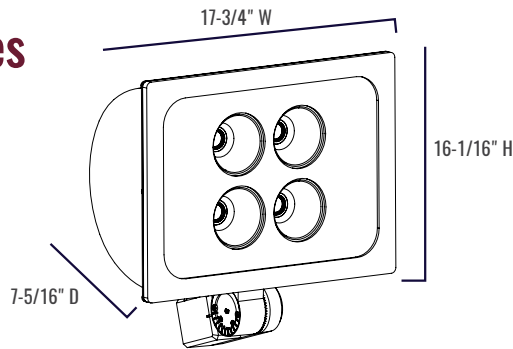

## Series overview

DIMENSIONS	PRODUCT WEIGHT	MOUNTING HEIGHT	SPACING
7-5/16" D x 17-3/4" W x 16-1/16" H	27 lbs.	20 to 30 feet	N/A