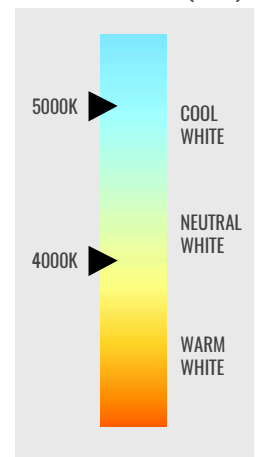

CORRELATED COLOR TEMPERATURE (CCT)

Warranty and Certifications

Warranty	UL Listed	Energy Star
5-Year Limited*	Wet Locations	N/A