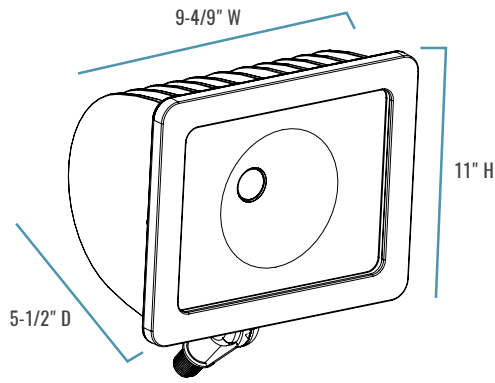

C-FL-A-RTF1/RTS1 Series

Premium LED Floodlight - Small
Replaces 175W MH / 150W PSMH

C-LITE
LED LIGHTING BY **CREE**

Wide

Narrow

AVAILABLE WITH BEAM SPREADS UP TO 107°

Premium LED Floodlight - Small delivers a big punch (over 7000 lumens), while only taking a small bite out of your wallet. With beam spreads up to 107°, you have the flexibility to light almost any flood application.

Series overview

DIMENSIONS	PRODUCT WEIGHT	MOUNTING HEIGHT
5-1/2" L x 9-4/9" W x 11" H	6.16 lbs.	10 to 20 feet

Fixture Specifications

HOUSING	Low-copper, die-cast aluminum housing • Dark bronze polyester powder-coat finish
LENS ASSEMBLY	Tempered glass lens is thermal, shock and impact resistant Polycarbonate reflector
MOUNTING	Includes 1/2" adjustable fitter