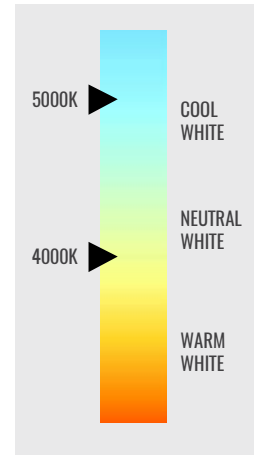

C-FL-A-RTF1/RTS1 Series

Premium LED Floodlight - Small
Replaces 175W MH / 150W PSMH

C-LITE
LED LIGHTING BY **CREE**

Wide

Narrow

AVAILABLE WITH BEAM SPREADS UP TO 107°

Premium LED Floodlight - Small delivers a big punch (over 7000 lumens), while only taking a small bite out of your wallet. With beam spreads up to 107°, you have the flexibility to light almost any flood application.

EFFICIENT

- Delivers up to 16% more lumens than comparable HID fixtures
- Comparable to 175W MH fixtures while using only 76 watts

VERSATILE

- 50° and 107° beam angles for a wide range of applications

RECOMMENDED USE

Series overview

DIMENSIONS	PRODUCT WEIGHT	MOUNTING HEIGHT
5-1/2" L x 9-4/9" W x 11" H	6.16 lbs.	10 to 20 feet

Fixture Specifications

HOUSING	Low-copper, die-cast aluminum housing • Dark bronze polyester powder-coat finish
LENS ASSEMBLY	Tempered glass lens is thermal, shock and impact resistant Polycarbonate reflector
MOUNTING	Includes 1/2" adjustable fitter

CORRELATED COLOR TEMPERATURE (CCT)

Warranty and Certifications

Warranty	UL Listed	Energy Star
5-Year Limited*	Wet Locations (0° tilt only)	N/A

C-FL-A-RTF1/RTS1 Series

Output Specifications

SKU	Light Output	Color Temp (see chart)	Power Consumption	Color Accuracy	Distribution	Replaces
C-FL-A-RTF1-7L-50K-DB	7,400 Lumens	Cool White (5000K)	74W	≥ 70 CRI	107° Flood (Wide)	175W MH / 150W PSMH
C-FL-A-RTF1-8L-40K-DB	8,000 Lumens	Neutral White (4000K)	74W	≥ 70 CRI	107° Flood (Wide)	175W MH / 150W PSMH
C-FL-A-RTS1-7L-50K-DB	7,400 Lumens	Cool White (5000K)	74W	≥ 70 CRI	50° Flood (Narrow)	175W MH / 150W PSMH
C-FL-A-RTS1-8L-40K-DB	8,000 Lumens	Neutral White (4000K)	74W	≥ 70 CRI	50° Flood (Narrow)	175W MH / 150W PSMH