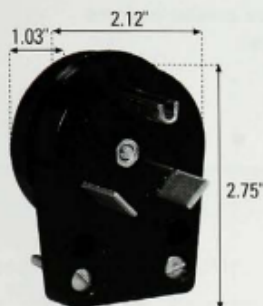

Power Plugs

2 Pole, 3 Wire Grounding
30A, 50A

Power Plugs

- Meets all UL 498 requirements.
- Furnished with blades for 30 and 50 amp configurations.
- Terminals have pressure plates to protect wires.
- Made in USA.

83

41

42

NEMA TT-30	30A 125V	ANSI C73.13	Catalog No.	
Description		Color	Plug	Matching Receptacle
Angle Travel Trailer Phenolic		Black	83	1263

NEMA 5-30 – 30A 125V/NEMA 5-50 – 50A 125V			Catalog No.	
Description		Color	Plug	Matching Receptacle
Angle Universal Vinyl		Black	41	1231 1233 1251 1253

NEMA 6-30 – 30A 250V/NEMA 6-50 – 50A 250V			Catalog No.	
Description		Color	Plug	Matching Receptacle
Angle Universal Vinyl		Black	42	1232 1234 4234 1252 1254

F6

Straight
Blade
Plugs and
Connectors

TT-30P