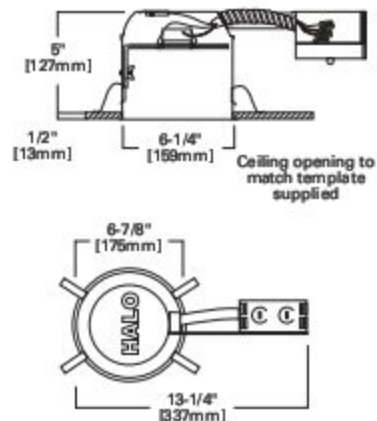

ORDERING INFORMATION: ORDER HOUSING AND TRIMS SEPARATELY*

SAMPLE NUMBER: H27RICT - 310W

Housing

H27RICT=6" Aperture, Remodel, IC, Shallow Ceiling, 120V Line Voltage

Trims

Adjustables

420 Regressed Eyeball - 30° Tilt, 60W PAR30, 60W PAR30L, 60W BR30, OD: 7-1/4" [184mm]
420P=White Trim with White Eyeball and Black Baffle
420PB=Polished Brass Trim with Polished Brass Eyeball and Black Baffle
420W=White Trim with White Eyeball and White Baffle

74 Eyeball - 30° Tilt, 75W PAR30, OD: 8" [203mm]
74P=White Trim and Eyeball

77 Adjustable Eyeball - 30° Tilt, 50W PAR20, 75W R20, OD: 8" [203mm]
77P=White Trim with White Eyeball

78 Eyeball - 30° Tilt, 65W BR30, 75W PAR30L, 75W R30, OD: 8" [203mm]
78B=Satin Brass Trim with Satin Brass Eyeball
78P=White Trim with White Eyeball
78PAT=White Trim with White Eyeball - AIR-TITE™ Trim
78PB=Polished Brass Trim with Polished Brass Eyeball
78SN=Satin Nickel Trim with Satin Nickel Eyeball
78TBZ=Tuscan Bronze Trim with Tuscan Bronze Eyeball

90 Double Bubble Adjustable - 60° Tilt, 150W PAR38, OD: 8" [203mm]
90P=White Trim and Eyeball

Baffles

310 Collex® Baffle, 50W PAR30, 65W BR30, 75W PAR30L, 310W, P, SN, TBZ - OD: 7-1/4" [184mm], 310WG, PG - OD: 8" [203mm]
310P=White Trim with Black Collex® Baffle
310PG=Wide White Trim Ring with Black Collex® Baffle
310SN=Satin Nickel Trim with Black Collex® Baffle
310TBZ=Tuscan Bronze Trim with Black Collex® Baffle
310W=White Trim with White Collex® Baffle
310WG=Wide White Trim Ring with White Collex® Baffle

312 Collex® Baffle, 50W PAR30, 65W BR30, OD: 7-1/4" [184mm]
312P=White Trim with Black Baffle
312W=White Trim with White Baffle

353 Metal Baffle, 50W PAR30, 65W BR30, 75W PAR30L, OD: 7-1/4" [184mm]
353SN=Satin Nickel Trim with Satin Nickel Baffle
353TBZ=Tuscan Bronze Trim with Tuscan Bronze Baffle

Accessories

Designer Trim Rings¹

TRM6C=Chrome
TRM6B=Black Metal
TRM6P=White Metal
TRM6SN=Satin Nickel
TRM6TBZ=Tuscan Bronze
TRM7MB=Black Plastic

NOTES: Δ Not to be used in direct contact with spray foam insulation. Δ UL/cUL Listed for Wet Location with select trims. 1. Compatible with 310, 312, 420, 426

Lenses and Diffusers

170 Alabite Lens with Reflector, 40W A19, OD: 8" [203mm]
170P=White Trim with Frosted Alabite Glass Lens
170PS=White Trim with Frosted Alabite Glass Lens, Wet Location Listed and AIR-TITE™

171 Drop Opal Lens with Reflector, 40W A19, OD: 8" [203mm]
171P=White Trim with Drop Opal Glass Lens
171PS=White Trim with Drop Opal Glass Lens, Wet Location Listed and AIR-TITE™

172 Dome Lens with Reflector, 50W PAR30, 60W A19, OD: 7-3/4" [197mm]
172PS=White Trim with Frosted Glass Dome, Wet Location Listed and AIR-TITE™
172SNS=Satin Nickel Trim with Frosted Glass Dome, Wet Location Listed and AIR-TITE™
172TBZS=Tuscan Bronze Trim with Frosted Glass Dome, Wet Location Listed and AIR-TITE™

Open