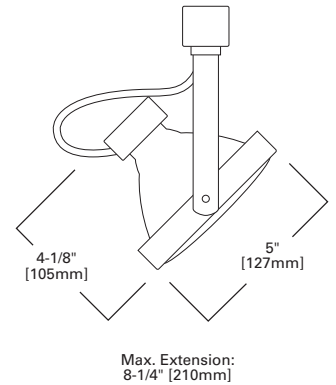

**L1739 FRONT
LOADING GIMBAL
RING**

FEATURES

- Provides effective task or accent lighting
- Quick-lock adapter attaches anywhere along the track channel
- Formed aluminum housing for optimal heat dissipation
- Yoke allows two axis rotation for maximum aiming adjustability
- 338° horizontal rotation and 0° to 90° vertical pivot
- Finishes: White (P) and Matte Black (MB)
- Lamps: supports standard PAR and halogen PAR lamps

NOTES: *Lamp not included.

**L2738 CLOSE
MOUNT GIMBAL
RING**

FEATURES

- Provides effective task or accent lighting
- Quick-lock adapter attaches anywhere along the track channel
- Die formed gimbal ring with lamp retention springs
- Yoke allows two axis rotation for maximum aiming adjustability
- 338° horizontal rotation and 0° to 90° vertical pivot
- Finishes: White (P) and Matte Black (MB)
- Lamps: supports standard PAR and halogen PAR lamps

Compliances may not apply to all product configurations. Please consult the product spec sheet for compliance details.
COMPLIANCES: UL Listed, CSA Listed

Lamp*	Track System	Track Information
150W PAR38 Medium Side Prong Lamp	Halo Single and 2-Circuit	L650, L651, L652, L653, L641, L642, L643, L611, L612, L613, L1631, L1632
	Halo 4-Circuit	L963 Converter required for use with Halo 4-Circuit: L621, L622, L623
	Halo "LA" Architectural	LA1L Converter required for use with Halo "LA" Linear Architectural Track: LA631, LA632, LA633
	Lazer Track	LZR102, LZR104, LZR106, LZR108