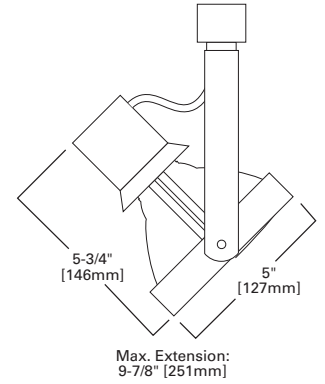

**L1739 FRONT
LOADING GIMBAL
RING**

FEATURES

- Provides effective task or accent lighting
- Quick-lock adapter attaches anywhere along the track channel
- Formed aluminum housing for optimal heat dissipation
- Yoke allows two axis rotation for maximum aiming adjustability
- 338° horizontal rotation and 0° to 90° vertical pivot
- Finishes: White (P) and Matte Black (MB)
- Lamps: supports standard PAR and halogen PAR lamps

Compliances may not apply to all product configurations. Please consult the product spec sheet for compliance details.
COMPLIANCES: UL Listed, CSA Listed

Lamp*	Track System	Track Information
250W PAR38	Halo Single and 2-Circuit	L650, L651, L652, L653, L641, L642, L643, L611, L612, L613, L1631, L1632
	Halo 4-Circuit	L963 Converter required for use with Halo 4-Circuit: L621, L622, L623
	Halo "LA" Architectural	LA1L Converter required for use with Halo "LA" Linear Architectural Track: LA631, LA632, LA633
	Lazer Track	LZR102, LZR104, LZR106, LZR108

NOTES: *Lamp not included.

**L2738 CLOSE
MOUNT GIMBAL
RING**

FEATURES

- Provides effective task or accent lighting
- Quick-lock adapter attaches anywhere along the track channel
- Die formed gimbal ring with lamp retention springs
- Yoke allows two axis rotation for maximum aiming adjustability
- 338° horizontal rotation and 0° to 90° vertical pivot
- Finishes: White (P) and Matte Black (MB)
- Lamps: supports standard PAR and halogen PAR lamps