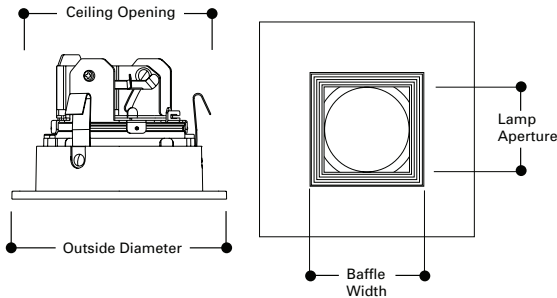

## DESCRIPTION

Regressed glass lens adjustable square baffle shower light is designed for use with IC or Non-IC AIR-TITE™ 3" Halo small aperture line and low voltage housings. This die-cast aluminum trim is available in multiple finishes to match interior decor. Trim uses low voltage MR16 or GU10 line voltage lamps ideal for accent and task lighting. Trim offers 15° tilt and integral 360° lamp holder rotation with locking thumbscrew. Wet location listed for use in showers. The trim constructions allows use with the Halo H3 Series of standard round aperture housings.

## SPECIFICATION FEATURES

Regressed lens fixed glass square baffle shower trim available in Matte White, Black, Satin Nickel, or Tuscan Bronze finishes with Black Baffle and regressed clear lens. White trim also available with White Baffle. Lampholder can be rotated 360° independently of trim. Lampholder also offers 15° tilt. Three pressure springs ensure positive retention in housing.

Lamp Aperture: 2" [51mm]  
 Baffle Width: 2 1/4" [57mm]  
 Ceiling Opening (round): 3 3/4" [95mm]  
 Outside Dimension: 4 1/4" Square [108mm]