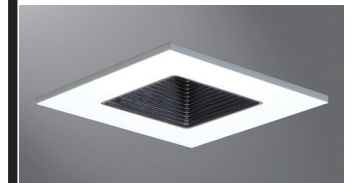

3012WHBB
White with Black Baffle