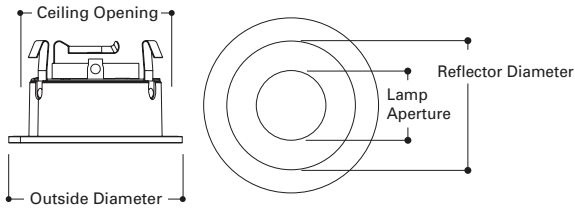

Trim includes soft focus cover glass lens for a smooth beam pattern. (Lamps that have integral glass lens do not require use of the cover glass supplied with this trim).

3004 is designed for use with the following Halo H3 small aperture housings:

H38ICAT	50W	IC Air-Tite Housing
---------	-----	---------------------
- Low Voltage Housing (for 12V MR16 lamps).

H38LVICAT	50W	IC Air-Tite Housing
-----------	-----	---------------------

Lamp Aperture: 2" [51mm]
 Reflector Diameter: 3" [75mm]
 Ceiling Opening: 3-3/4" [95mm]
 Outside Diameter: 4-1/4" [108mm]