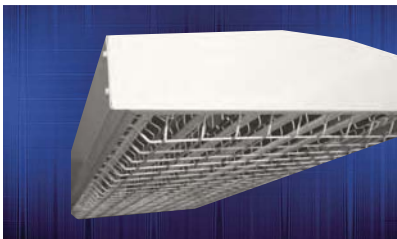

HB-FRM/LENS/WG PK⁽¹⁾= Frame and Prismatic Acrylic Lens with Wireguard for HB

2HB-FRM/CL/WG PK⁽¹⁾= Frame and Clear Lens with Wireguard for 2HB

NOTE: ⁽¹⁾Not for use with Arctic Bay.

HB/2HB DROP WIREGUARD

DROP WIREGUARD