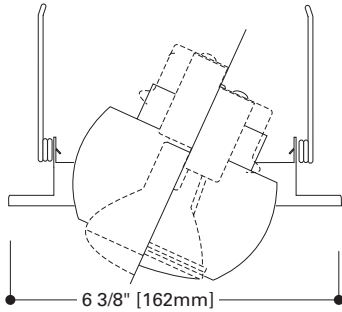

DESCRIPTION

Adjustable eyeball for use with R20 and PAR20 lamps in H5 series housings. Gimbal adjusts up to 30° from horizontal.

Catalog #		Type
Project		
Comments		Date
Prepared by		

DESIGN FEATURES

Torsion springs pull trim tight to ceiling.
Straight sided trim ring coordinates with die cast Halo 3" and 4" trims.

LAMP LISTINGS

H51CAT
H5RICAT 50W R20, 50W PAR20

H251CAT 50W R20, 50W PAR20

H5T
H5RT 50W R20, 50W PAR20

5071P
White

5071
5" Adjustable
Eyeball

50W PAR20NSP
560 Lumens

D	FC	L	W
1	231	2	1
2	58	4	2
3	26	7	3
4	14	9	4
5	9	11	5

Based on typical bare lamp data

Trim

5071=5" Adjustable Eyeball Trim

Finish

P=White Trim Ring with White Eyeball

Note: Specifications and Dimensions subject to change without notice.

Visit our web site at www.cooperlighting.com