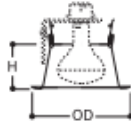

H271CT	50W PAR30, 65W BR30, 75W R30, 75W PAR30L, 75W PAR30
H271CAT	
H271RICT	50W PAR30, 65W BR30, 75W R30, 75W PAR30L
H271RICAT	

Height: 2-11/16" [68mm]
Outside Diameter: 7-1/4" [184mm]

426
White Trim Ring with Clear Specular Reflector Cone