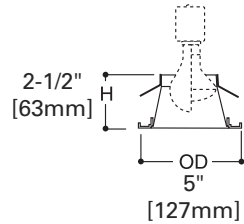

ERT401
High Gloss Appliance White Trim
Ring with Black Baffle

Plastic Baffle

ET400 ET400R	50W PAR20, 50W R20
EI400AT	35W R20 (50W PAR20, 50W R20 with H1999 socket extender)

ERT401WHT
High Gloss Appliance White Trim
Ring with White Baffle