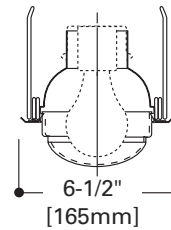

Frosted Drop Glass Shower Light

- Torsion Springs pull trim tight to ceiling

ET500 ET500R	75W A19, 75W PAR30
EI500AT EI500RAT	40W A19, 50W PAR30