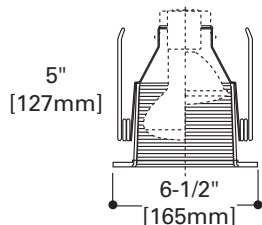

ERT510
High Gloss Appliance White Trim with Black Baffle

ERT510WHT
High Gloss Appliance White Trim with White Baffle

Deep Coilex™ Baffle

- Torsion Springs pull trim tight to ceiling

ET500 ET500R	75W R30, 75W PAR30
-----------------	--------------------