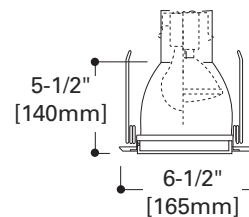

Frosted Glass Lens Shower Light

- Torsion Springs pull trim tight to ceiling

ET500 ET500R	60W A19, 50W PAR30, 50W PAR30L, 65W BR30
EI500AT EI500RAT	35W PAR30L