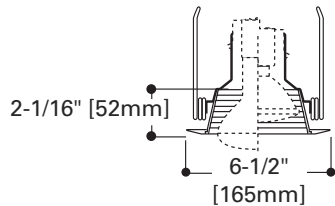

ERT510
High Gloss Appliance White Trim with Black Baffle