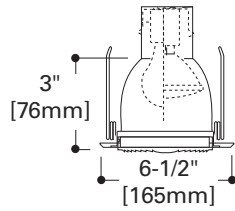

Trims For ET500, ET500R, EI500AT, EI500RAT

Fresnel Glass Lens Shower Light

- Wet location listed for use in showers

ET500 ET500R	60W A19, 50W PAR30, 50W PAR30L, 65W BR30
EI500AT EI500RAT	35W PAR30L

Wall Wash

- Torsion Springs pull trim tight to ceiling

ET500 ET500R	50W TB19, 60W A19, 60W BT15, 60W MB19