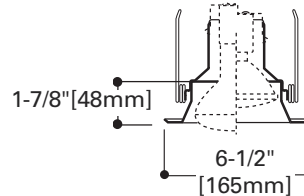

Splay Trim

- Torsion Springs pull trim tight to ceiling

ET500 ET500R	65W BR30, 75W R30, 75W PAR30
EI500AT	65W BR30, 75W PAR30, 75W R30
EI500RAT	50W PAR30, 75W PAR30L, 60W BR30