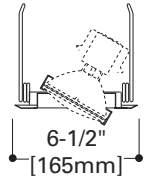

Trims For ET500, ET500R, EI500AT, EI500RAT

Gimbal - 25° Tilt

- Torsion Springs pull trim tight to ceiling

ET500 ET500R	75W PAR30
EI500AT EI500RAT	75W PAR30

Eyeball 30° Tilt

- Torsion Springs pull trim tight to ceiling

ET500 ET500R EI500AT EI500RAT	75W PAR30

Eyeball - 30° Tilt

- Torsion Springs pull trim tight to ceiling

ET500 ET500R EI500AT EI500RAT	50W R20, 50W PAR20