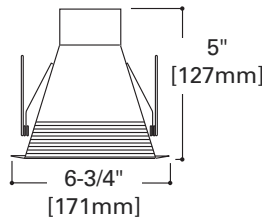

- Lamps-ERT513TS:

ET500 ET500R	60W A19, 65W BR30, 75W R30, 75W PAR30L
EI500AT EI500RAT	65W BR30, 50W PAR30L

Trims For ET500, ET500R, EI500AT, EI500RAT

Gimbal - 25° Tilt

- Torsion Springs pull trim tight to ceiling