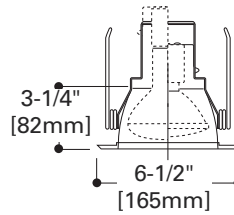

Reflector Cone

- Torsion Springs pull trim tight to ceiling

ET500 ET500R	75W R30, 75W PAR30, 75W PAR30L, 65W BR30
EI500AT	50W R30, 60W BR30, 75W PAR30
EI500RAT	50W PAR30L, 50W PAR30, 60W BR30

ERT521
High Gloss Appliance White Trim with Clear Specular Reflector