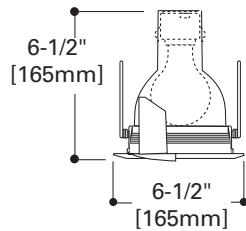

ERT530WHT
High Gloss Appliance White Trim with White Scoop and White Baffle