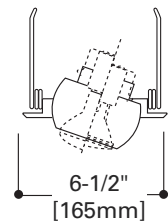

Trims For ET500, ET500R, EI500AT, EI500RAT

Gimbal - 25° Tilt

- Torsion Springs pull trim tight to ceiling

ET500 ET500R	75W PAR30
EI500AT EI500RAT	75W PAR30

Eyeball 30° Tilt

- Torsion Springs pull trim tight to ceiling

ET500 ET500R EI500AT EI500RAT	75W PAR30

Eyeball - 30° Tilt

- Torsion Springs pull trim tight to ceiling

ET500 ET500R EI500AT EI500RAT	50W R20, 50W PAR20