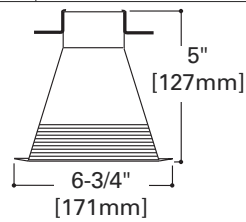

- Lamps-ERT513:

ET500 ET500R	60W A19, 65W BR30, 75W R30, 75W PAR30L
EI500AT EI500RAT	65W BR30, 50W PAR30L

ERT513WHTTS
High Gloss Appliance White Trim with White Baffle and with torsion spring construction