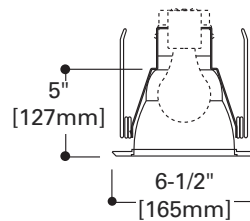

Reflector

- Torsion Springs pull trim tight to ceiling

ET500 ET500R	60W A19
EI500AT EI500RAT	40W A19