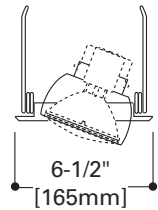

ERT570PB
Polished Brass Trim with Polished Brass Eyeball