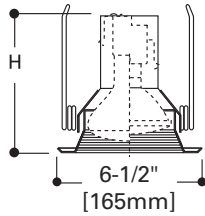

ERT501WHT
High Gloss Appliance White Trim with White Baffle

Trims For ET500, ET500R, EI500AT, EI500RAT

Metal Baffle Splay

- Torsion Springs pull trim tight to ceiling

ET500 ET500R	50W R20, 50W PAR20, 75W R30, 75W PAR30
EI500AT	50W PAR20, 50W R20, 65W BR30, 75W PAR30
EI500RAT	30W R20, 35W PAR20, 50W PAR30, 50W PAR30L, 60W BR30