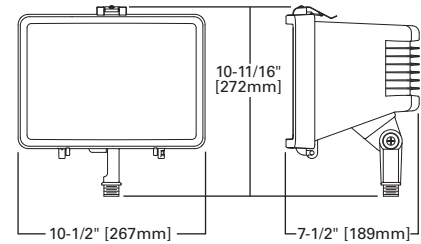

SF FALCON

70-150W Pulse Start Metal Halide

Knuckle

Ordering Information

Stock Number	UPC	Wattage/ Source	Lamp	Ballast	Lamp Included	Ballast Kit
Knuckle Mount Pulse Start Metal Halide						
MPSF70K	623961978043	70W MP	Medium-base, ED-17	Hi.Rx/NPF/120/277V	MH70/U/MEDFG	MHKT-70-HIX-NPF-120/277V
MPSF10K-MT	623961978111	100W MP	Medium-base, ED-17	Hi.Rx/HPF/MT/277V	MH100/U/MEDFG	MHKT-100-HIX-HPF-MT
MPSF15K-MT	623961757723	150W MP	Medium-base, ED-17	CWA/MT/277V	MH150UMED	MHKT-150-CWA-MT