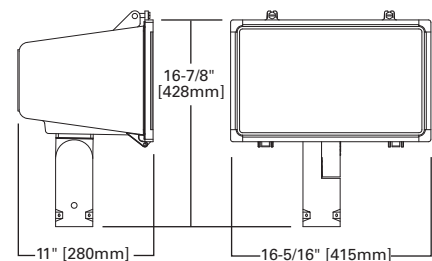

Trunnion

ARROWHEAD™

150-400W Pulse Start Metal Halide

Slipfitter

Ordering Information

| Stock Number | UPC | Wattage/ Source | EISA Compliant | Lamp | Ballast | Lamp Included | Ballast Kit |
|--|--------------|--------------------|-------------------|--------------------|-------------|---------------|-----------------|
| Pulse Start Metal Halide Trunnion | | | | | | | |
| MPAH15T | 080083532025 | 150W MP | | Medium-base, ED-17 | CWA/MT/277V | MH150UMED | MPKT-150-CWA-MT |
| MPAH25T | 080083532032 | 250W MP | (E) | Mogul-base, ED-28 | CWA/MT/277V | MS250/U/PS | MPKT-250-CWA-MT |
| MPAH40T | 080083533152 | 400W MP | (E) | Mogul-base, ED-37 | CWA/MT/277V | M400/PS/U | MPKT-400-CWA-MT |