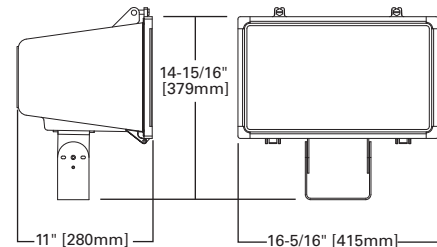

Trunnion

ARROWHEAD™

150-400W Pulse Start Metal Halide

Slipfitter

Ordering Information

| Stock Number | UPC | Wattage/ Source | EISA Compliant | Lamp | Ballast | Lamp Included | Ballast Kit |
|--|--------------|--------------------|-------------------|--------------------|-------------|---------------|-----------------|
| Pulse Start Metal Halide Trunnion | | | | | | | |
| MPAH15T | 080083532025 | 150W MP | | Medium-base, ED-17 | CWA/MT/277V | MH150UMED | MPKT-150-CWA-MT |
| MPAH25T | 080083532032 | 250W MP | (E) | Mogul-base, ED-28 | CWA/MT/277V | MS250/U/PS | MPKT-250-CWA-MT |
| MPAH40T | 080083533152 | 400W MP | (E) | Mogul-base, ED-37 | CWA/MT/277V | M400/PS/U | MPKT-400-CWA-MT |