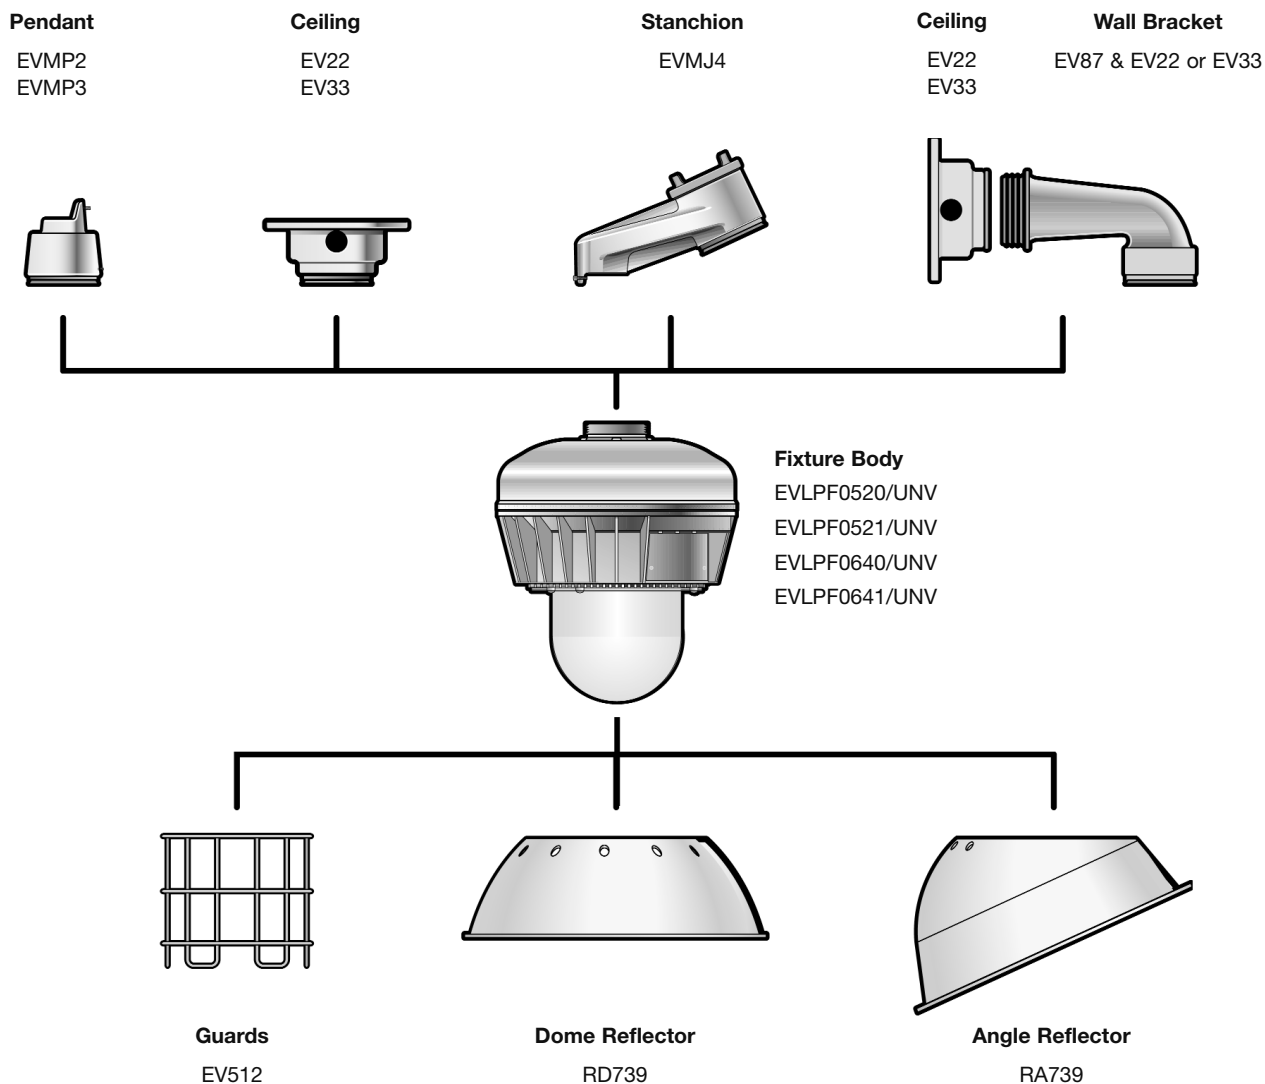

EVLPF Series Ordering By Components

5L

EVL P Luminaires are available in components.

A complete light fixture consists of:

- I. Mounting Module
- II. Fixture Body
- III. Guard, Dome Reflector, Angle Reflector, or Exit Sign

Mounting Modules:

Type	Conduit	Cat. #
Pendant	3/4"	EVMP2
	1	EVMP3
Ceiling & Wall Box	3/4"	EV22
	1	EV33
Wall Bracket Arm	Use EV22 or EV33 box with EV87	EV87
Stanchion	1 1/4"	EVMJ4

Guards

Fluorescent

EV512

Reflectors

Dome
Angle

RD739
RA739

5L