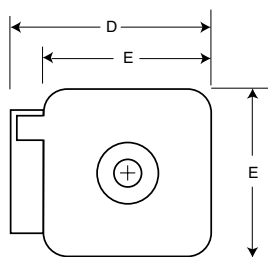

Square Body Flush End Contact — 1250V/1300V (IEC/UL): 50-1400A

1250V/1300V (IEC/UL) 50-1400A

Specifications

Description: Square body flush end contact high speed fuses.

Dimensions: See dimensions illustrations.

Ratings:

Volts: — 1250Vac (IEC)

— 1300Vac (UL)

Amps: — 50-1400A

IR: — 100kA RMS Sym.

Agency Information: CE, Designed and tested to IEC 60269: Part 4, UL Recognized. Consult Cooper Bussmann for UL Recognition/CSA Component Acceptance status.

Electrical Characteristics

Total Clearing I²t

The total clearing I²t at rated voltage and at power factor of 15% are given in the electrical characteristics. For other voltages, the clearing I²t is found by multiplying by correction factor, K, given as a function of applied working voltage, E_g, (rms).

400 600 800 1000 1200 1400
Dashed lines (-----) apply to the following amperages:..

Size	Amps.
1*	400A
1	500-630A
2	630-1000A
3	800-1400A

Dimensions (mm)

Type -BKN/-, -GKN/-

Size	Type	A	B	D	E	F	F** (In)	G	H
1*	BKN + GKN/75	74	75	59	45	M8	5/16" - 18 UNC-2B	5	Ø17
1*	BKN/80	80	81	59	45	M8		5	Ø17
1	BKN + GKN/75	74	75	69	53	M8	5/16" - 18 UNC-2B	8	Ø20
1	BKN/80	80	81	69	53	M8		8	Ø20
2	BKN + GKN/75	74	75	77	61	M10	3/8" - 16 UNC-2B	10	Ø24
2	BKN/80	80	81	77	61	M10		10	Ø24
2	BKN + GKN/90	80	91	77	61	M10	3/8" - 16 UNC-2B	10	Ø24
3	BKN + GKN/75	74	76	92	76	M12	1/2" - 13 UNC-2B	10	Ø30
3	BKN/80	81	83	92	76	M12		10	Ø30
3	BKN + GKN/90	81	91	92	76	M12	1/2" - 13 UNC-2B	10	Ø30

**Valid for fuses type -GKN/-.
1mm = 0.0394" / 1" = 25.4mm

Arc Voltage

This curve gives the peak arc voltage, U_L, which may appear across the fuse during its operation as a function of the applied working voltage, E_g, (rms) at a power factor of 15%.

Power Losses