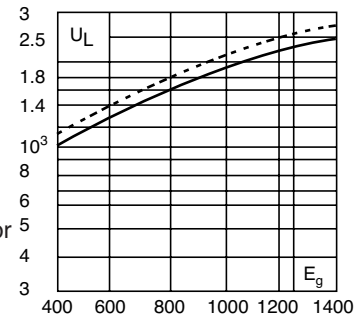

400 600 800 1000 1200 1400  
Dashed lines (-----) apply to the following amperages:..

| Size | Amps.     |
|------|-----------|
| 1*   | 400A      |
| 1    | 500-630A  |
| 2    | 630-1000A |
| 3    | 800-1400A |

### Dimensions (mm)

Type -BKN/-, -GKN/-

| Size | Type         | A  | B  | D  | E  | F   | F** (In)          | G  | H   |
|------|--------------|----|----|----|----|-----|-------------------|----|-----|
| 1*   | BKN + GKN/75 | 74 | 75 | 59 | 45 | M8  | 5/16" - 18 UNC-2B | 5  | Ø17 |
| 1*   | BKN/80       | 80 | 81 | 59 | 45 | M8  |                   | 5  | Ø17 |
| 1    | BKN + GKN/75 | 74 | 75 | 69 | 53 | M8  | 5/16" - 18 UNC-2B | 8  | Ø20 |
| 1    | BKN/80       | 80 | 81 | 69 | 53 | M8  |                   | 8  | Ø20 |
| 2    | BKN + GKN/75 | 74 | 75 | 77 | 61 | M10 | 3/8" - 16 UNC-2B  | 10 | Ø24 |
| 2    | BKN/80       | 80 | 81 | 77 | 61 | M10 |                   | 10 | Ø24 |
| 2    | BKN + GKN/90 | 80 | 91 | 77 | 61 | M10 | 3/8" - 16 UNC-2B  | 10 | Ø24 |
| 3    | BKN + GKN/75 | 74 | 76 | 92 | 76 | M12 | 1/2" - 13 UNC-2B  | 10 | Ø30 |
| 3    | BKN/80       | 81 | 83 | 92 | 76 | M12 |                   | 10 | Ø30 |
| 3    | BKN + GKN/90 | 81 | 91 | 92 | 76 | M12 | 1/2" - 13 UNC-2B  | 10 | Ø30 |

### Arc Voltage

This curve gives the peak arc voltage, U<sub>L</sub>, which may appear across the fuse during its operation as a function of the applied working voltage, E<sub>g</sub>, (rms) at a power factor of 15%.