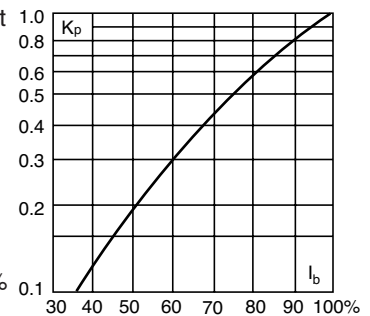

Power Losses

Watts loss at rated current is given in the electrical characteristics. The curve allows the calculation of the power losses at load currents lower than the rated current. The correction factor, K_p, is given as a function of the RMS load current, I_b, in % of the rated current.