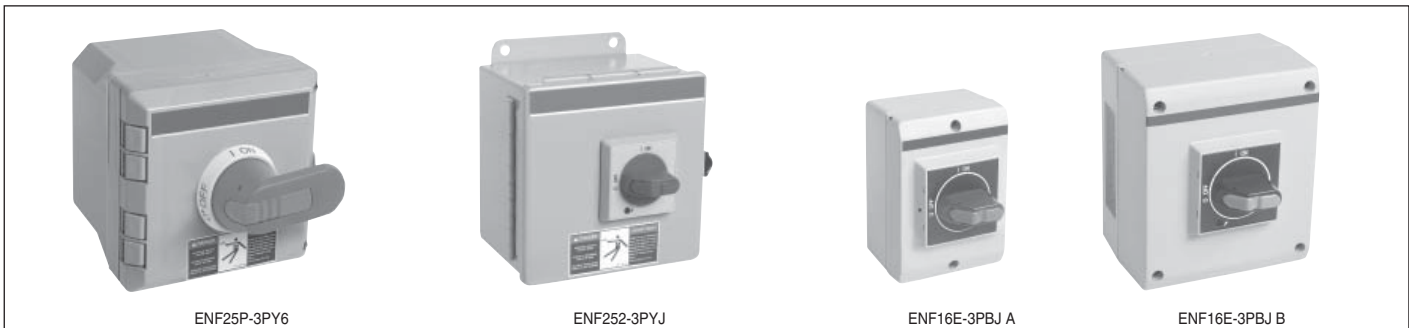

Fusible

Non-Fused

Enclosed Fused

Enclosed Non-Fused

3 Pole, 600V, 16A – 100A — Selector handle

UL general purpose amp rating	NEMA Enclosure type		IEC Enclosure type
	4X Plastic® Selector handles are only NEMA rated 1, 3R, 12	12	IP65 Plastic
	Catalog number	Catalog number	Catalog number
16	ENF16P-3PBJ	ENF162-3PBJ	ENF16E-3PBJ A or B
25	ENF25P-3PBJ	ENF252-3PBJ	ENF25E-3PBJ
40	ENF32P-3PBJ	ENF322-3PBJ	ENF32E-3PBJ
60	ENF45P-3PBJ	ENF452-3PBJ	ENF45E-3PBJ
80	ENF63P-3PBJ	ENF632-3PBJ	ENF63E-3PBJ

3 Pole, 600V, 16A – 3150A — Pistol handle

UL general purpose amp rating	NEMA Enclosure type		IEC Enclosure type
	4X Plastic	12	IP65 Plastic
	Catalog number	Catalog number	Catalog number
16	ENF16P-3PB6	ENF162-3PB6	ENF16E-3PB4
25	ENF25P-3PB6	ENF252-3PB6	ENF25E-3PB4
40	ENF32P-3PB6	ENF322-3PB6	ENF32E-3PB4
60	ENF45P-3PB6	ENF452-3PB6	ENF45E-3PB4
80	ENF63P-3PB6	ENF632-3PB6	ENF63E-3PB4
30	ENF30P-3PB6	ENF302-3PB6	ENF30E-3PB6
60	ENF60P-3PB6	ENF602-3PB6	ENF60E-3PB6
100	ENF100P-3PB6	ENF1002-3PB6	ENF100E-3PB6
125	ENF125P-3PB6	ENF1252-3PB6	ENF125E-3PB6
200	ENF200P-3PB8B	ENF2002-3PB8B	—
400	ENF400P-3PB4B	ENF4002-3PB4B	—
600	ENF600P-3PB4	ENF6002-3PB4	—
800	ENF800P-3PB4	ENF8002-3PB4	—
1200	ENF1200P-3PB4	ENF12002-3PB4	—
1600	ENF1600P-3P8	ENF16002-3P8	—
2000	ENF2000P-3P8	ENF20002-3P8	—
3150®	ENF3150P-3P8	ENF31502-3P8	—

EXAMPLE: A red/yellow selector handle for an NF161-3PBJA can be substituted for the black selector handle by using the "YJ" suffix instead of the "BJ" suffix, new catalog #NF161-3PYJA.

® Enclosures are rated as listed, selector handles are only NEMA rated 1, 3R, 12. The overall NEMA rating of an enclosed switch with a selector handle is 1, 3R, 12.
 © IEC rated only.