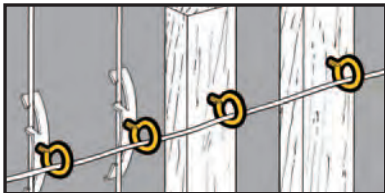

Communication & Low Voltage

- Supports low voltage communication cables from beams or rods when used with other fasteners.
- *Ultimate Static Load Capacity:* 50 Lbs.
- Finish: Zinc Plated

Threaded Bridle Rings

Communication & Low Voltage

UPC/Part Number	Catalog Number	Ring Size	Thread Size x Thread Length	Box Qty.
781011 19550	BR-8-T	1/2"	#10-24 x 9/16"	100
781011 19555	BR-12-T	3/4"	#10-24 x 9/16"	100
781011 19560	BR-20-T	1 1/4"	#10-24 x 9/16"	100
781011 19570	BR-32-T	2"	#10-24 x 9/16"	100
781011 19565	BR-20-4T	1 1/4"	1/4"-20 x 9/16"	100
781011 19575	BR-32-4T	2"	1/4"-20 x 9/16"	100
781011 19889	BR-64-4T	4"	1/4"-20 x 9/16"	50