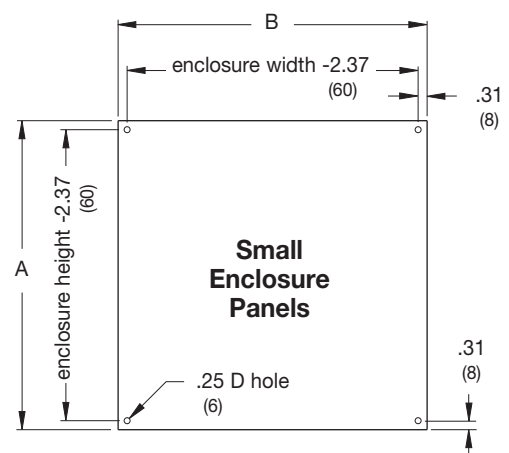

Small Enclosure panels can be installed in Small Type 3R RHC and Small Type 1 Enclosures. Panels are only available in steel, and have a white powder finish.

Notes: Dimensions are in inches. Millimeters shown are for reference only. Data subject to change without notice.